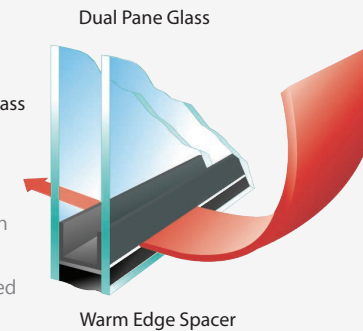

The Advantage of Cascade Windows Glass Coatings

EC = Dual Coat internal Low-E, high performance internal Low-E with more visual light transmittance.

EC+ = Triple Coat internal Low-E, has been specially formulated to reject the sun's heat without affecting the view. It lets in more light and helps keep the heat out.

EC/EC Advanced = Dual Low-E, high performance internal Low-E combined with 4th surface Low-E.

EC+/ EC Advanced = Dual Low-E, Triple Coat internal Low-E with 4th surface Low-E, the best overall combination for low solar heat gain and the maximum reduction in u-value.

EC+ Low-E Glass

The Warm Edge Spacer reduces condensation, reduces heat loss/gain through the glass, and greatly increases the integrity of the insulated glass unit's seal.