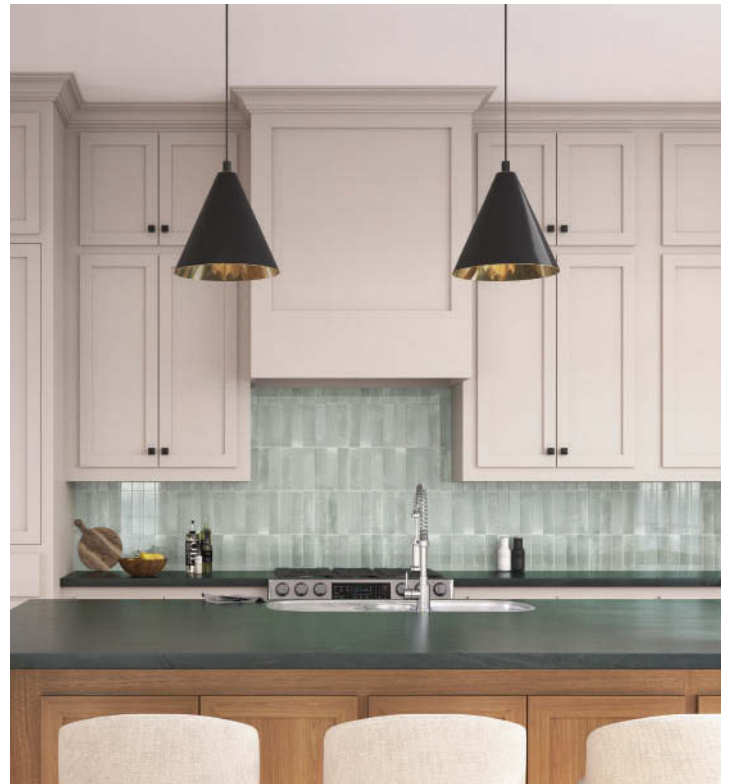

SAGE CB94

SIREN CB95

MARINE CB96

AVAILABLE TILE SIZES

2 x 8
Wall Tile

Photo features Conrad Brick™ Sage 2 x 8 on the wall.

ARTISTIC REFLECTIONS™

GLAZED CERAMIC WALL AND MOSAICS