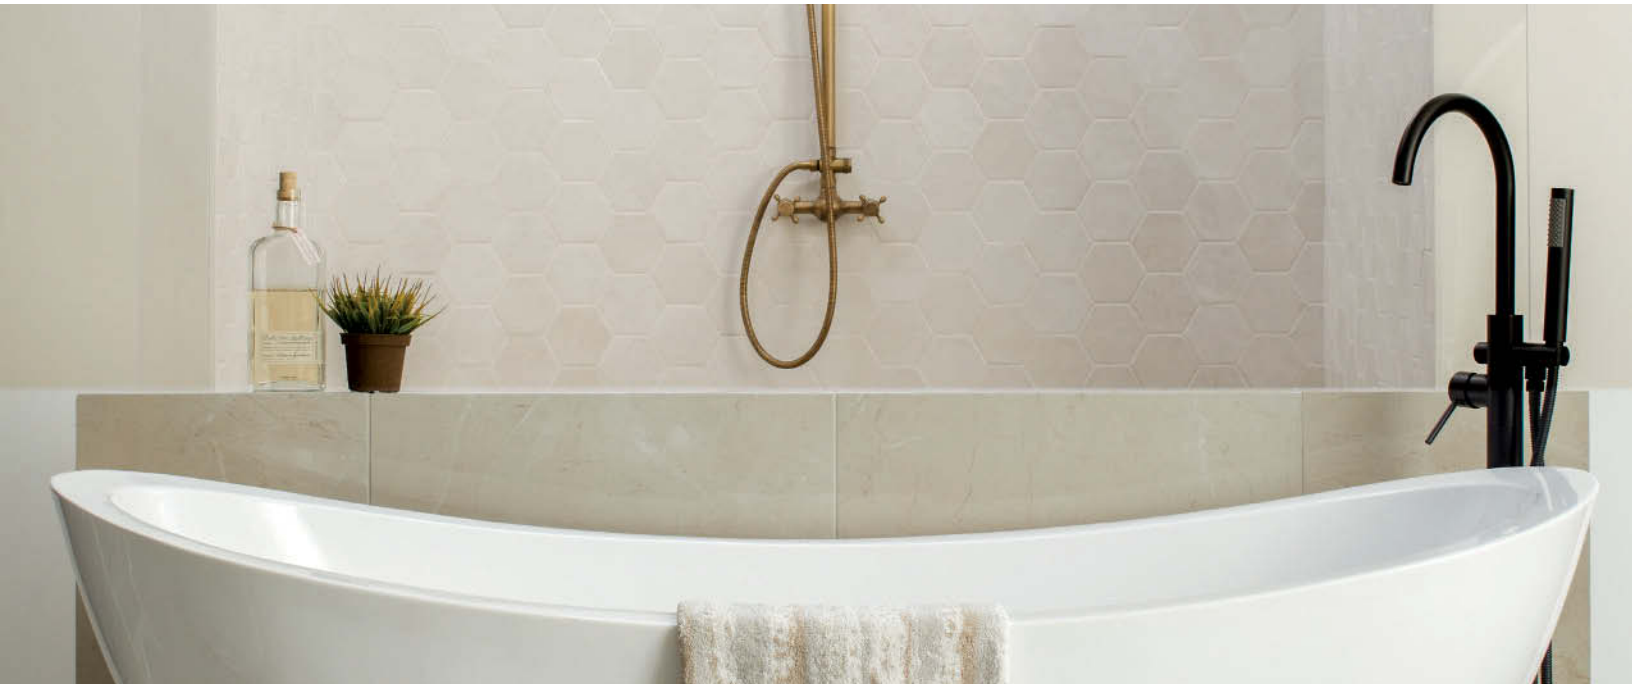

ALCOVE BW04

TERRACE BW05

AVAILABLE TILE SIZES

4 x 8
Floor/Wall Tile

2 x 8
Floor/Wall Tile

MESMERIST™

GLAZED CERAMIC WALL

Photo features Mesmerist™ Spirit 4" hexagon glossy on the wall and Perpetuo™ Elegant Beige 12 x 24 matte on the floor.