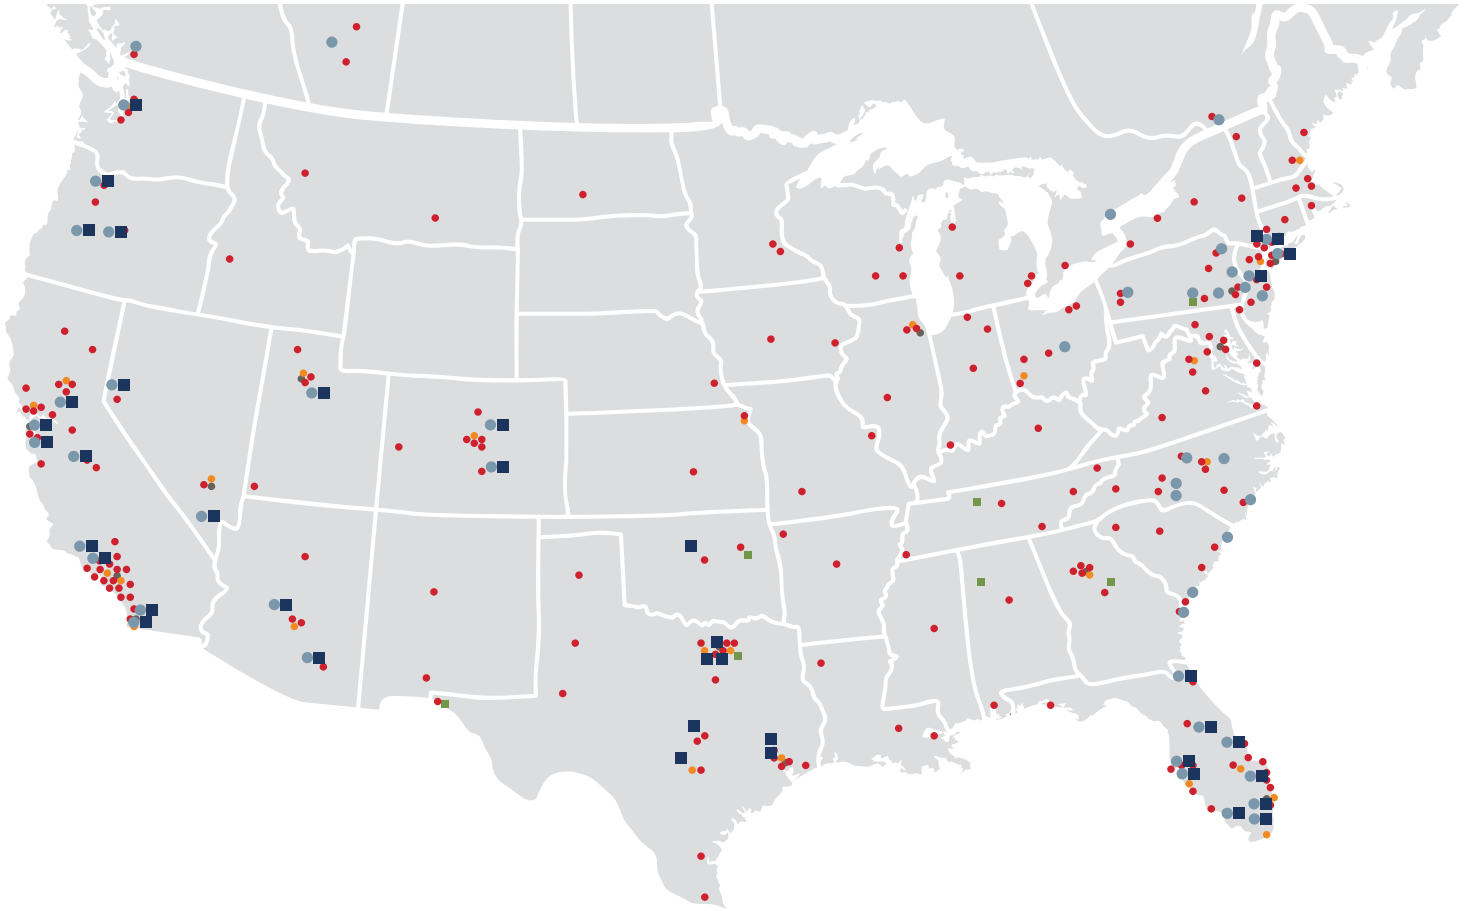

WHY DAL-TILE?

- Global Manufacturing & Product Availability
- Builder Studio Core Manufactured Here in North America
- Made in the U.S.A.
- Powerhouse of Brands
- Company Owned Research & Development in Marazzi Italy
- Innovative, Fashion Forward Products
- Speed to Market
- 4x More Service Centers than our Largest Competitor
- 500 Company Owned Trucks
- Category Leverage (Tile, Stone & Countertops)
- Mohawk & Countertop Leverage
- Specialized Builder Team (Corp & Local Relationships; plus promotes ongoing Education)