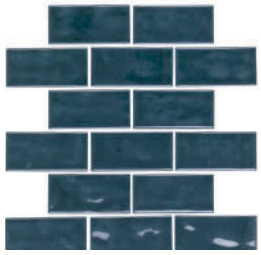

ARTEZEN™

GLAZED CERAMIC MOSAICS

2 x 4 BRICK JOINT MOSAIC – DOT-MOUNTED ON 12 x 12 SHEET

ELEGANT WHITE AT20

NORDIC SAND AT21

IDEAL GRAY AT22

CLASSIC BLUE AT23

DEEP BLUE AT24