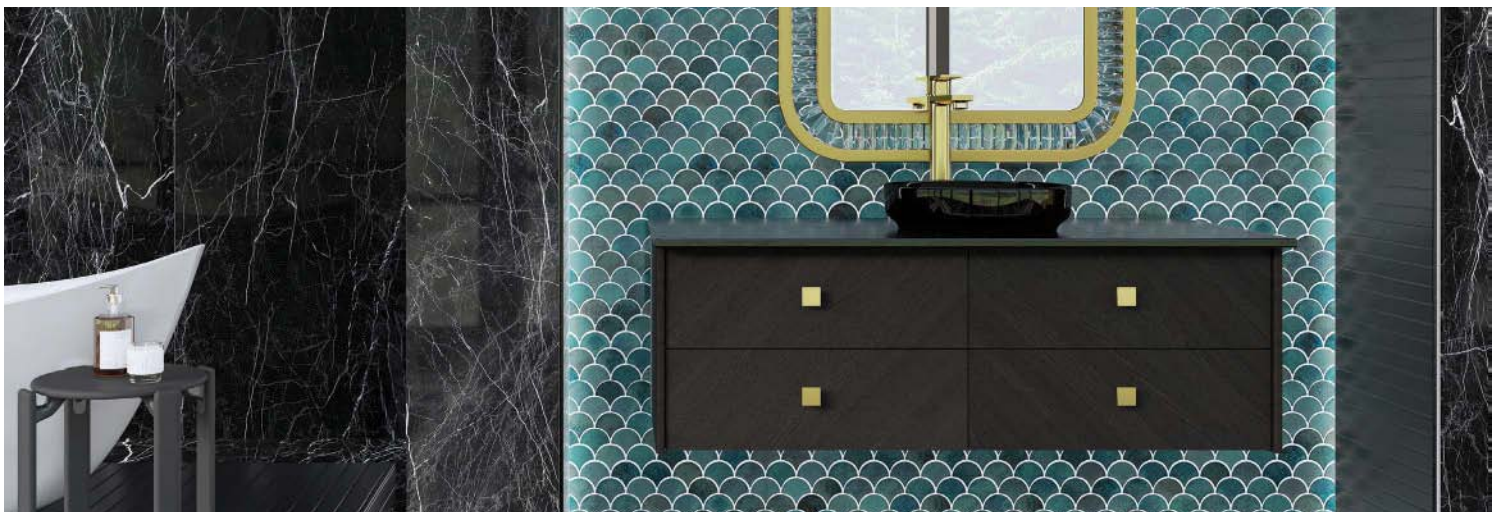

3" Fan
Mosaic

Photo features Miramo™ Aqua 3" Fan mosaic on the vanity backsplash and Panoramic Porcelain Surfaces™ Elemental Selection, Anthracite on the floor and outer wall.

REVALIA REMIX™

GLAZED CERAMIC