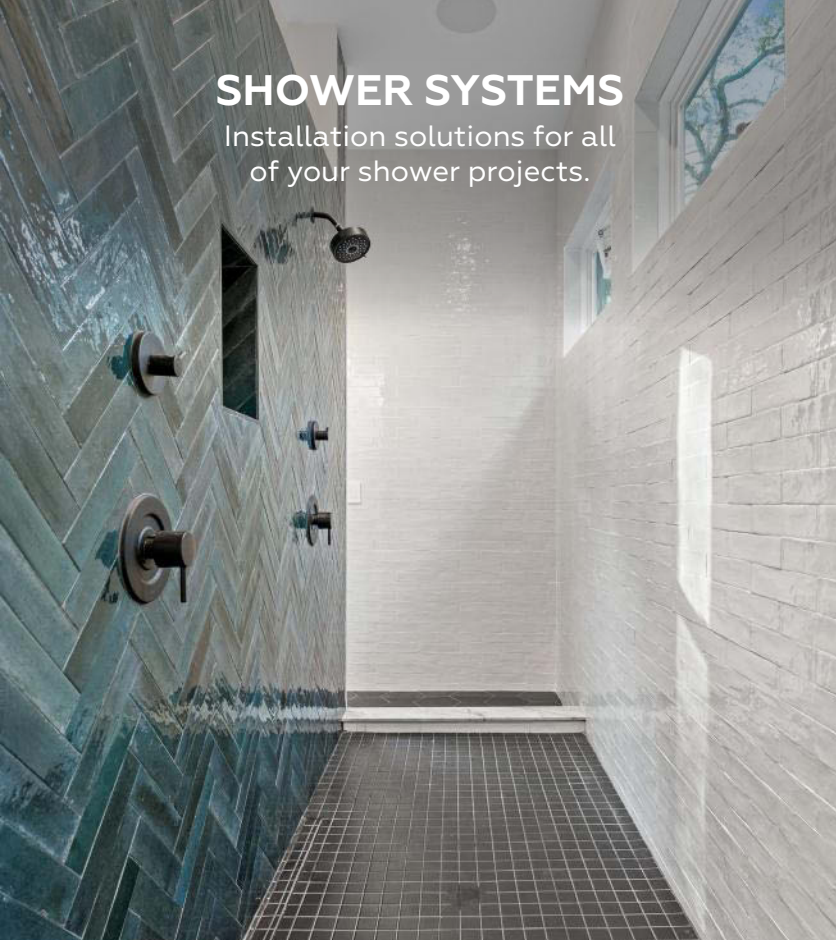

SHOWER SYSTEMS

Installation solutions for all of your shower projects.