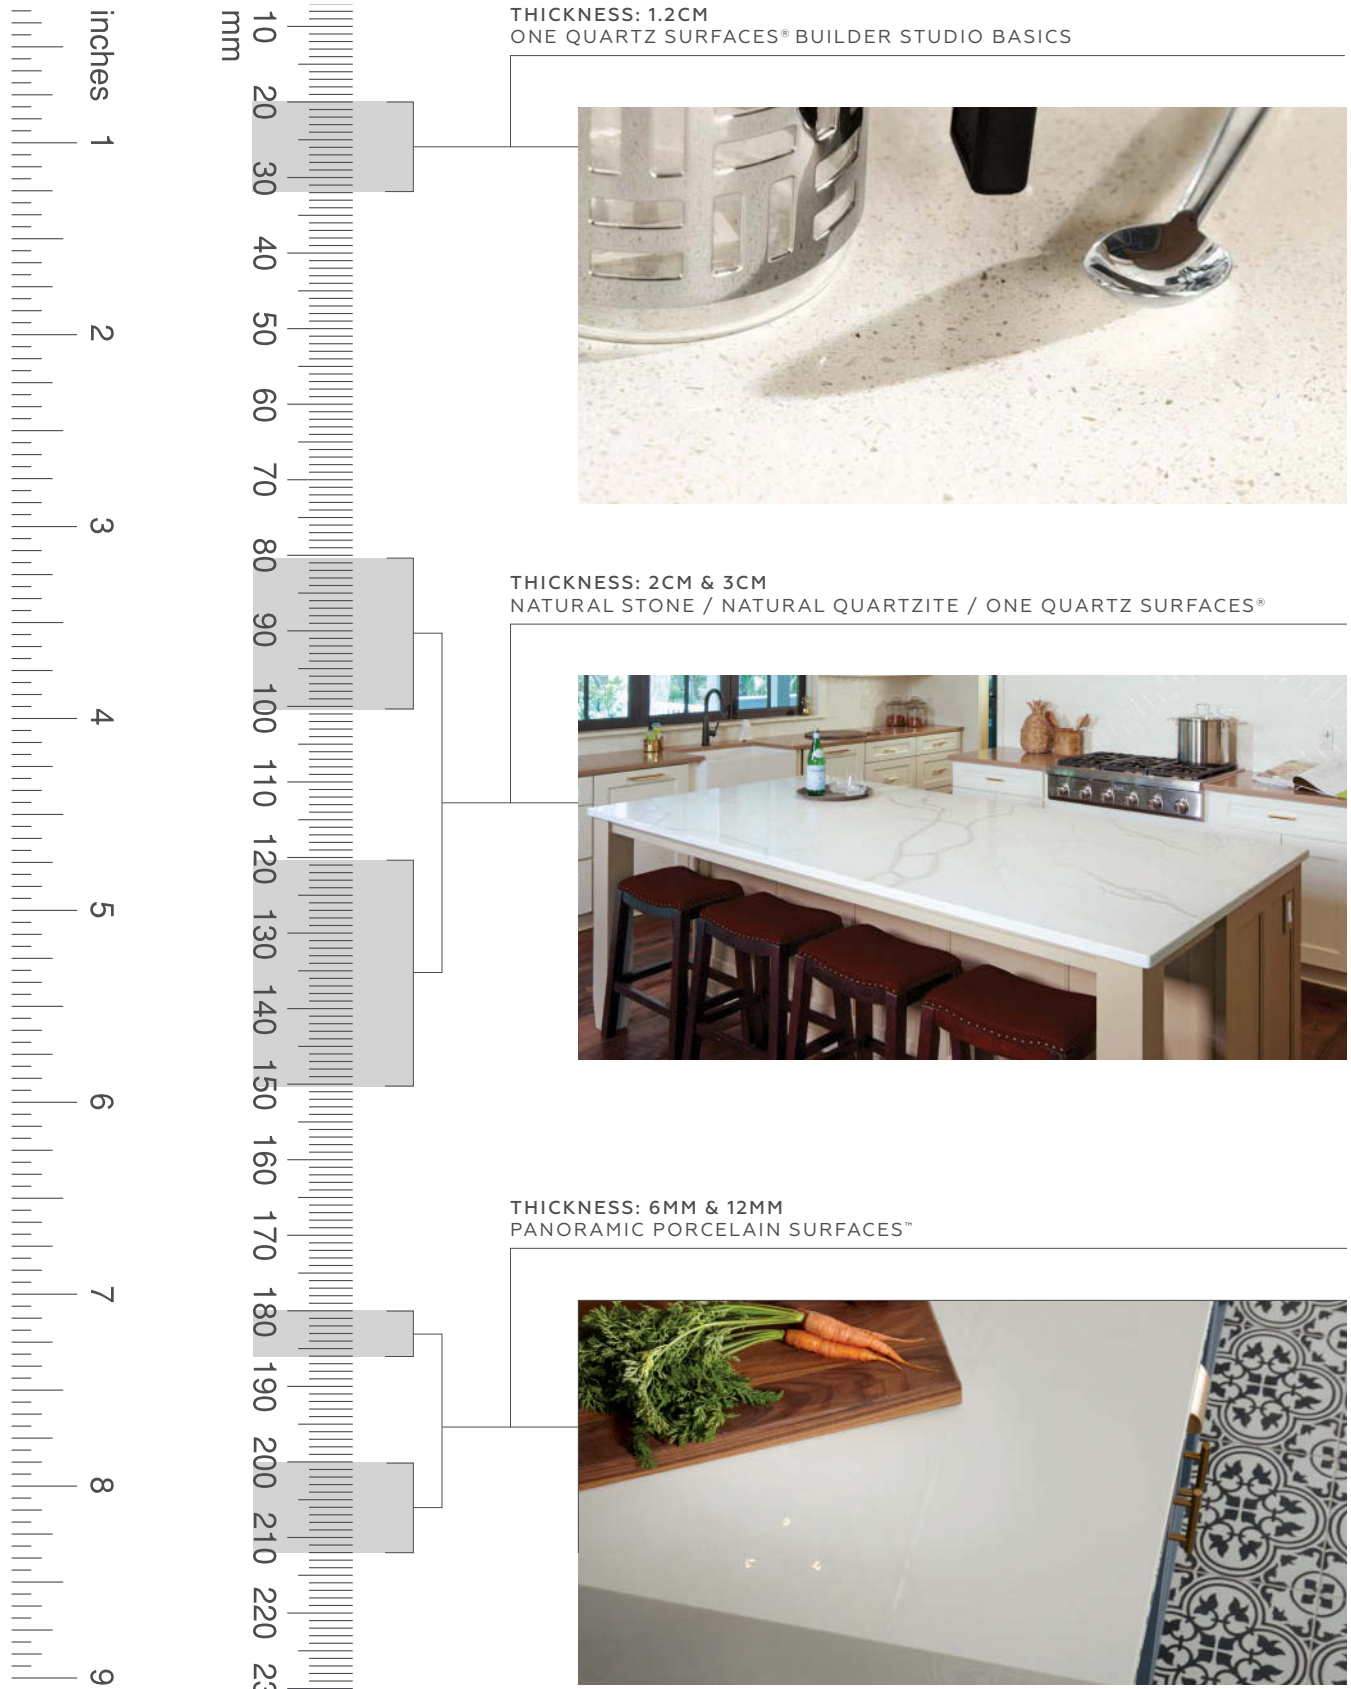

COUNTERTOP & LARGE FORMAT SLAB

THICKNESS CHART