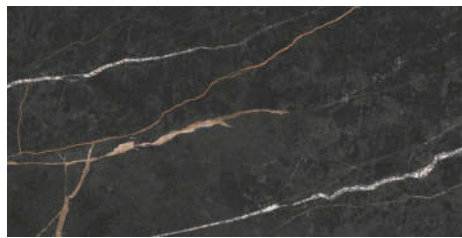

Photo features Perpetuo™ Timeless White 12 x 24 matte and 8" hexagon matte on the floor.

COLORBODY™ PORCELAIN FLOOR TILE – MATTE & POLISHED

BRILLIANT WHITE PT21

TIMELESS WHITE PT20

ELEGANT BEIGE PT22

ETERNAL GREY PT23