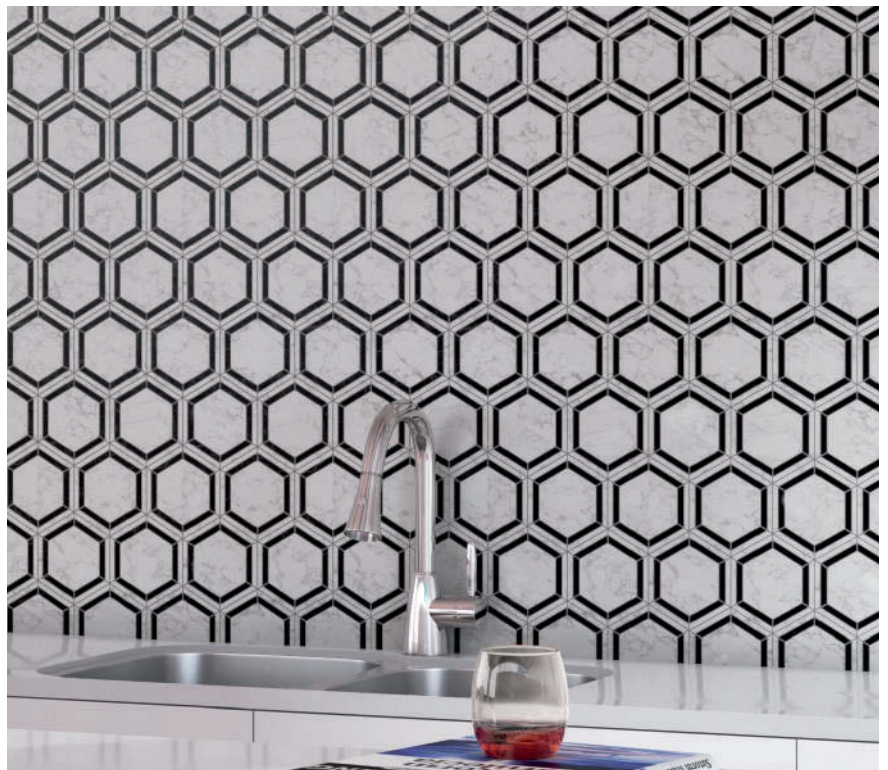

Some products shown are imported.

PROSERIES L V F

BELLAMY PLACE™
BARREL BP15
Shown in 9 x 60 on the floor.

ADVENTURO™

RIGID CLICK - 4.5 mm | 12 Mil

6 X 48 WOOD LOOK PLANKS

INTREPID AD39

TREKKER AD38