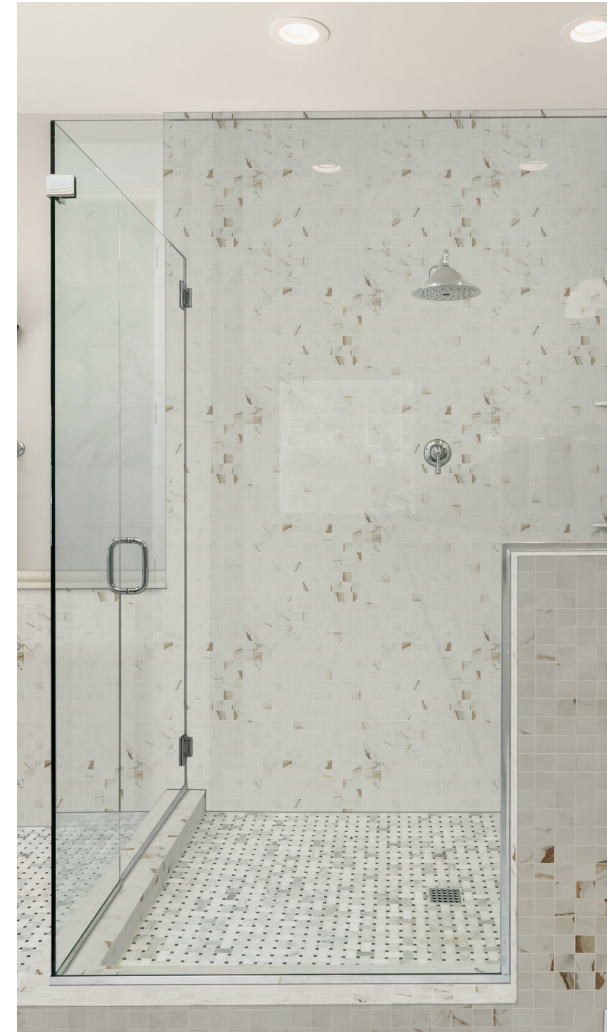

Pietra Calacatta Pietra Carrara Pietra Statuario

Sande Cream Sande Grey Sande Ivory

Veneto Gray Veneto Noce Veneto Sand Veneto White

Regallo Calacatta Marbella

Porcelain Mosaic TriFold The MSI Porcelain Mosaic Series features a wide variety of designs and color combinations to help complement a variety of applications in the kitchen, bathrooms and beyond. These smaller mosaics pair perfectly with large format tiles when installing them in shower floors, vanities, backsplashes, countertops and many other surfaces both inside and out. With this extensive line of materials, finishes, patterns and sizes, create a designer look throughout residential or commercial environments alike.