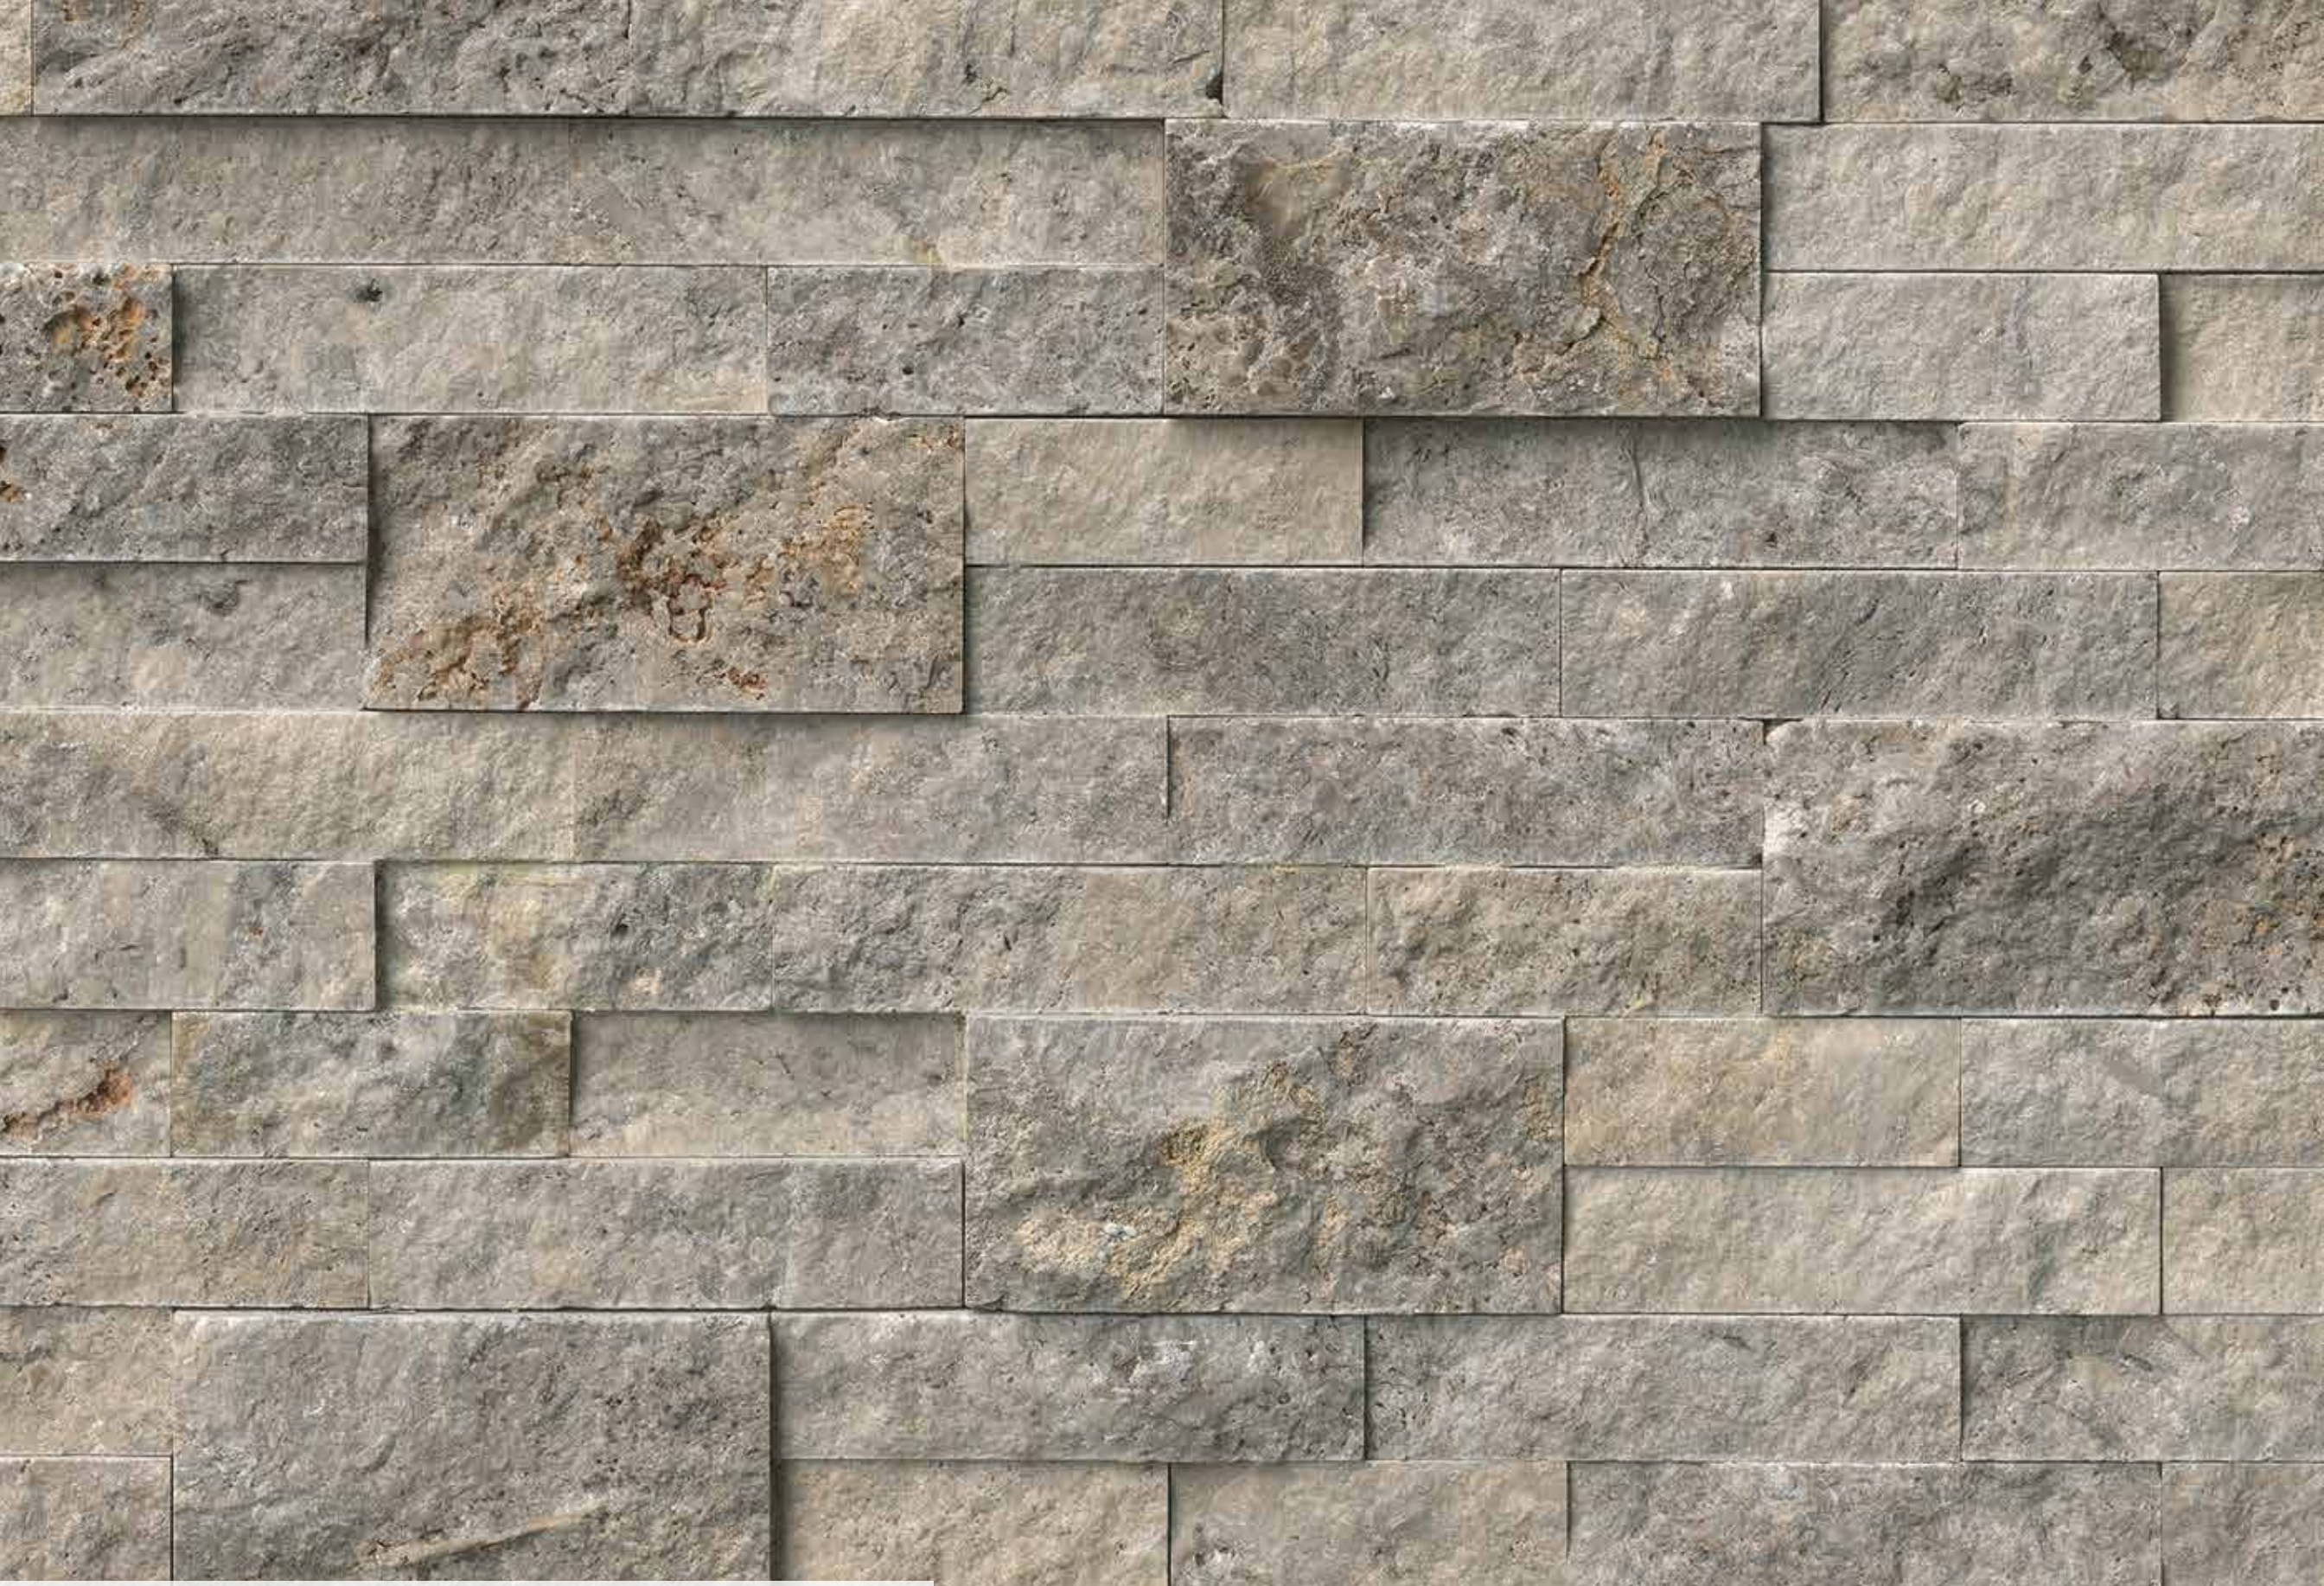

SILVER TRAVERTINE • LPNLSIL624 • CORNER AVAILABLE: 6X12X6
Available in Mini panel format on page 69