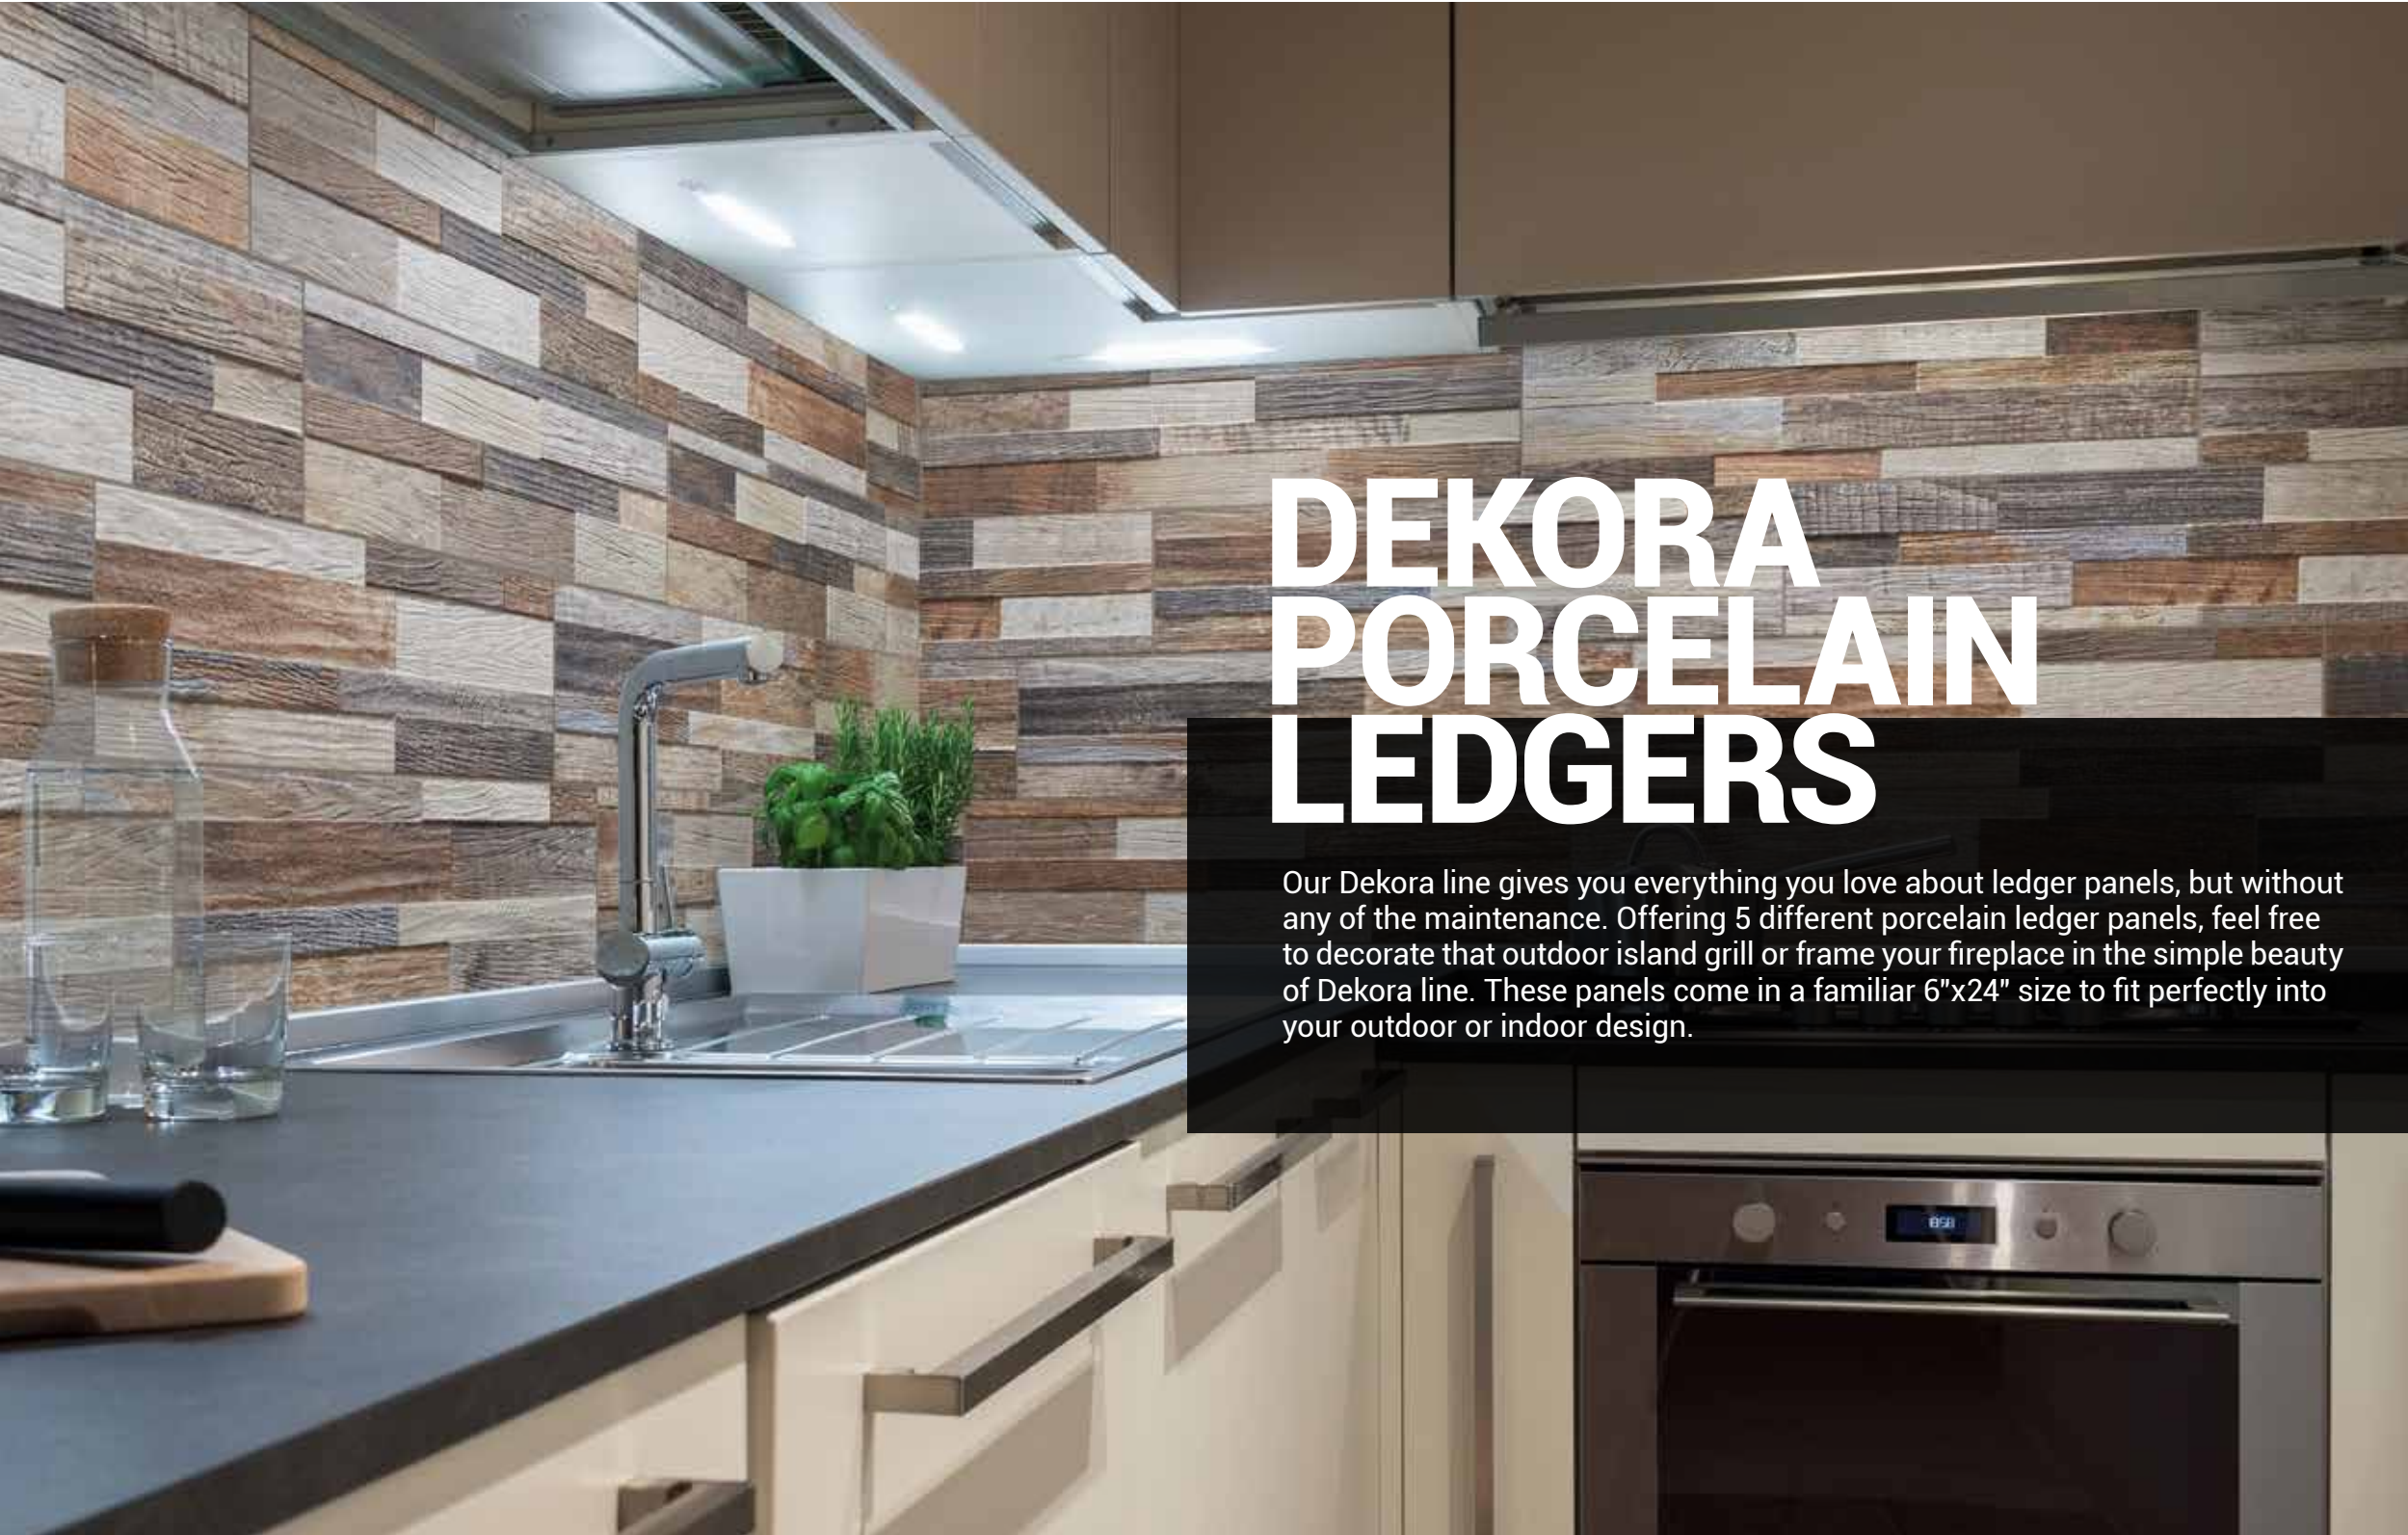

PREMIUM BLACK MINI • LPNLSPREBLK4.516-MINI • CORNER AVAILABLE: 6X12X6
Full size is available

DEKORA PORCELAIN LEDGERS

Our Dekora line gives you everything you love about ledger panels, but without any of the maintenance. Offering 5 different porcelain ledger panels, feel free to decorate that outdoor island grill or frame your fireplace in the simple beauty of Dekora line. These panels come in a familiar 6"x24" size to fit perfectly into your outdoor or indoor design.