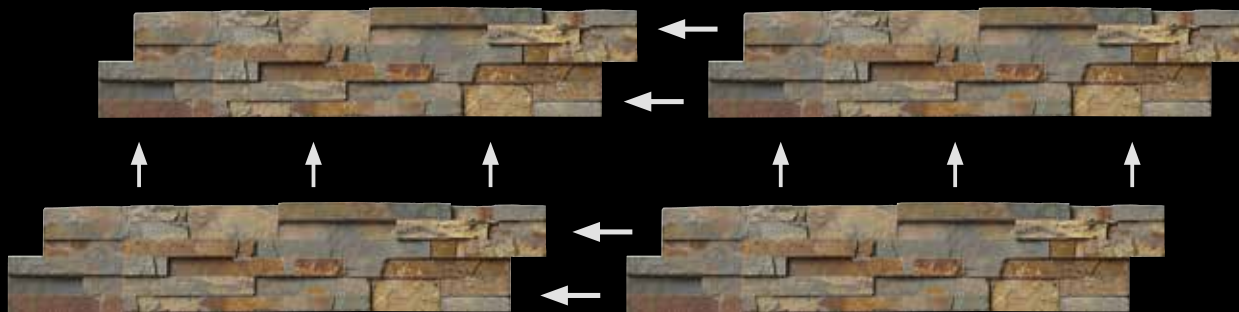

ROCKMOUNT™ STACKED STONE

ROCKMOUNT™ STACKED STONE PANELS

Stacked Stone Ledger panels are trimmed pieces of natural stone affixed together to form modular stone veneer panels, which allows for the streamlined installation of a dry stacking stone veneer. We offer these panels in two styles: Natural stone ledger stepped panels and "L" ledger stepped panel corner for outside corners. Stacked Stone ledger panels can be used on the facade of a home to enhance the appeal, outside to showcase a barbecue island, on a backsplash to spruce up a kitchen or inside to beautify an interior wall.

Our 6"x24" Natural Stacked Stone Panels have a unique joint design that allows the panels to join together seamlessly. Want to learn how? See our installation video at <https://www.msistone.com/hardscape/rockmount-stacked-stone/>

Stacked Stone Corners

Not all corners come glued. See website for corner size.

6"x12"x6"

6"x6"x6"

4.5"x4.5"x4.5"
M-Series

ROCKMOUNT™ M-SERIES PANELS

M-Series Stacked Stone panels are thinner and smaller than the standard stacked stone panels, measuring 4.5" x 16" (1/2 sqft) versus the full 6" x 24" (1 sqft) panels. M-Series stacked stone panels are designed to fit perfectly in the standard 18" kitchen backsplash height without cutting. M-Series Stacked Stone panels can be used indoors or outdoors. And since no grouting is required, it can be installed in just one day.