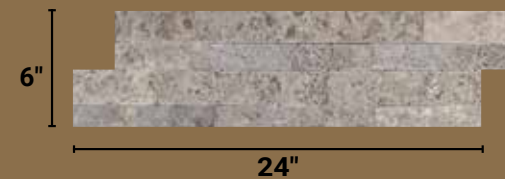

Our 6"x24" Natural Stacked Stone Panels have a unique joint design that allows the panels to join together seamlessly. Want to learn how? See our installation video at <https://www.msistone.com/hardscape/rockmount-stacked-stone/>

Stacked Stone Corners

Not all corners come glued. See website for corner size.

6"x12"x6"

6"x6"x6"

4.5"x4.5"x4.5"
M-Series

ROCKMOUNT™ M-SERIES PANELS

M-Series Stacked Stone panels are thinner and smaller than the standard stacked stone panels, measuring 4.5" x 16" (1/2 sqft) versus the full 6" x 24" (1 sqft) panels. M-Series stacked stone panels are designed to fit perfectly in the standard 18" kitchen backsplash height without cutting. M-Series Stacked Stone panels can be used indoors or outdoors. And since no grouting is required, it can be installed in just one day.

Stacked Stone Panel

M-Series Panel

Stacked Stone Panel
Thickness 0.375-1 Inch

M-Series Panel
Thickness 0.3-0.5 Inch

4 M-Series Panels Stacked Fit a
Standard 18" High Back Splash

ROCKMOUNT™

ROCKMOUNT PANELS 2