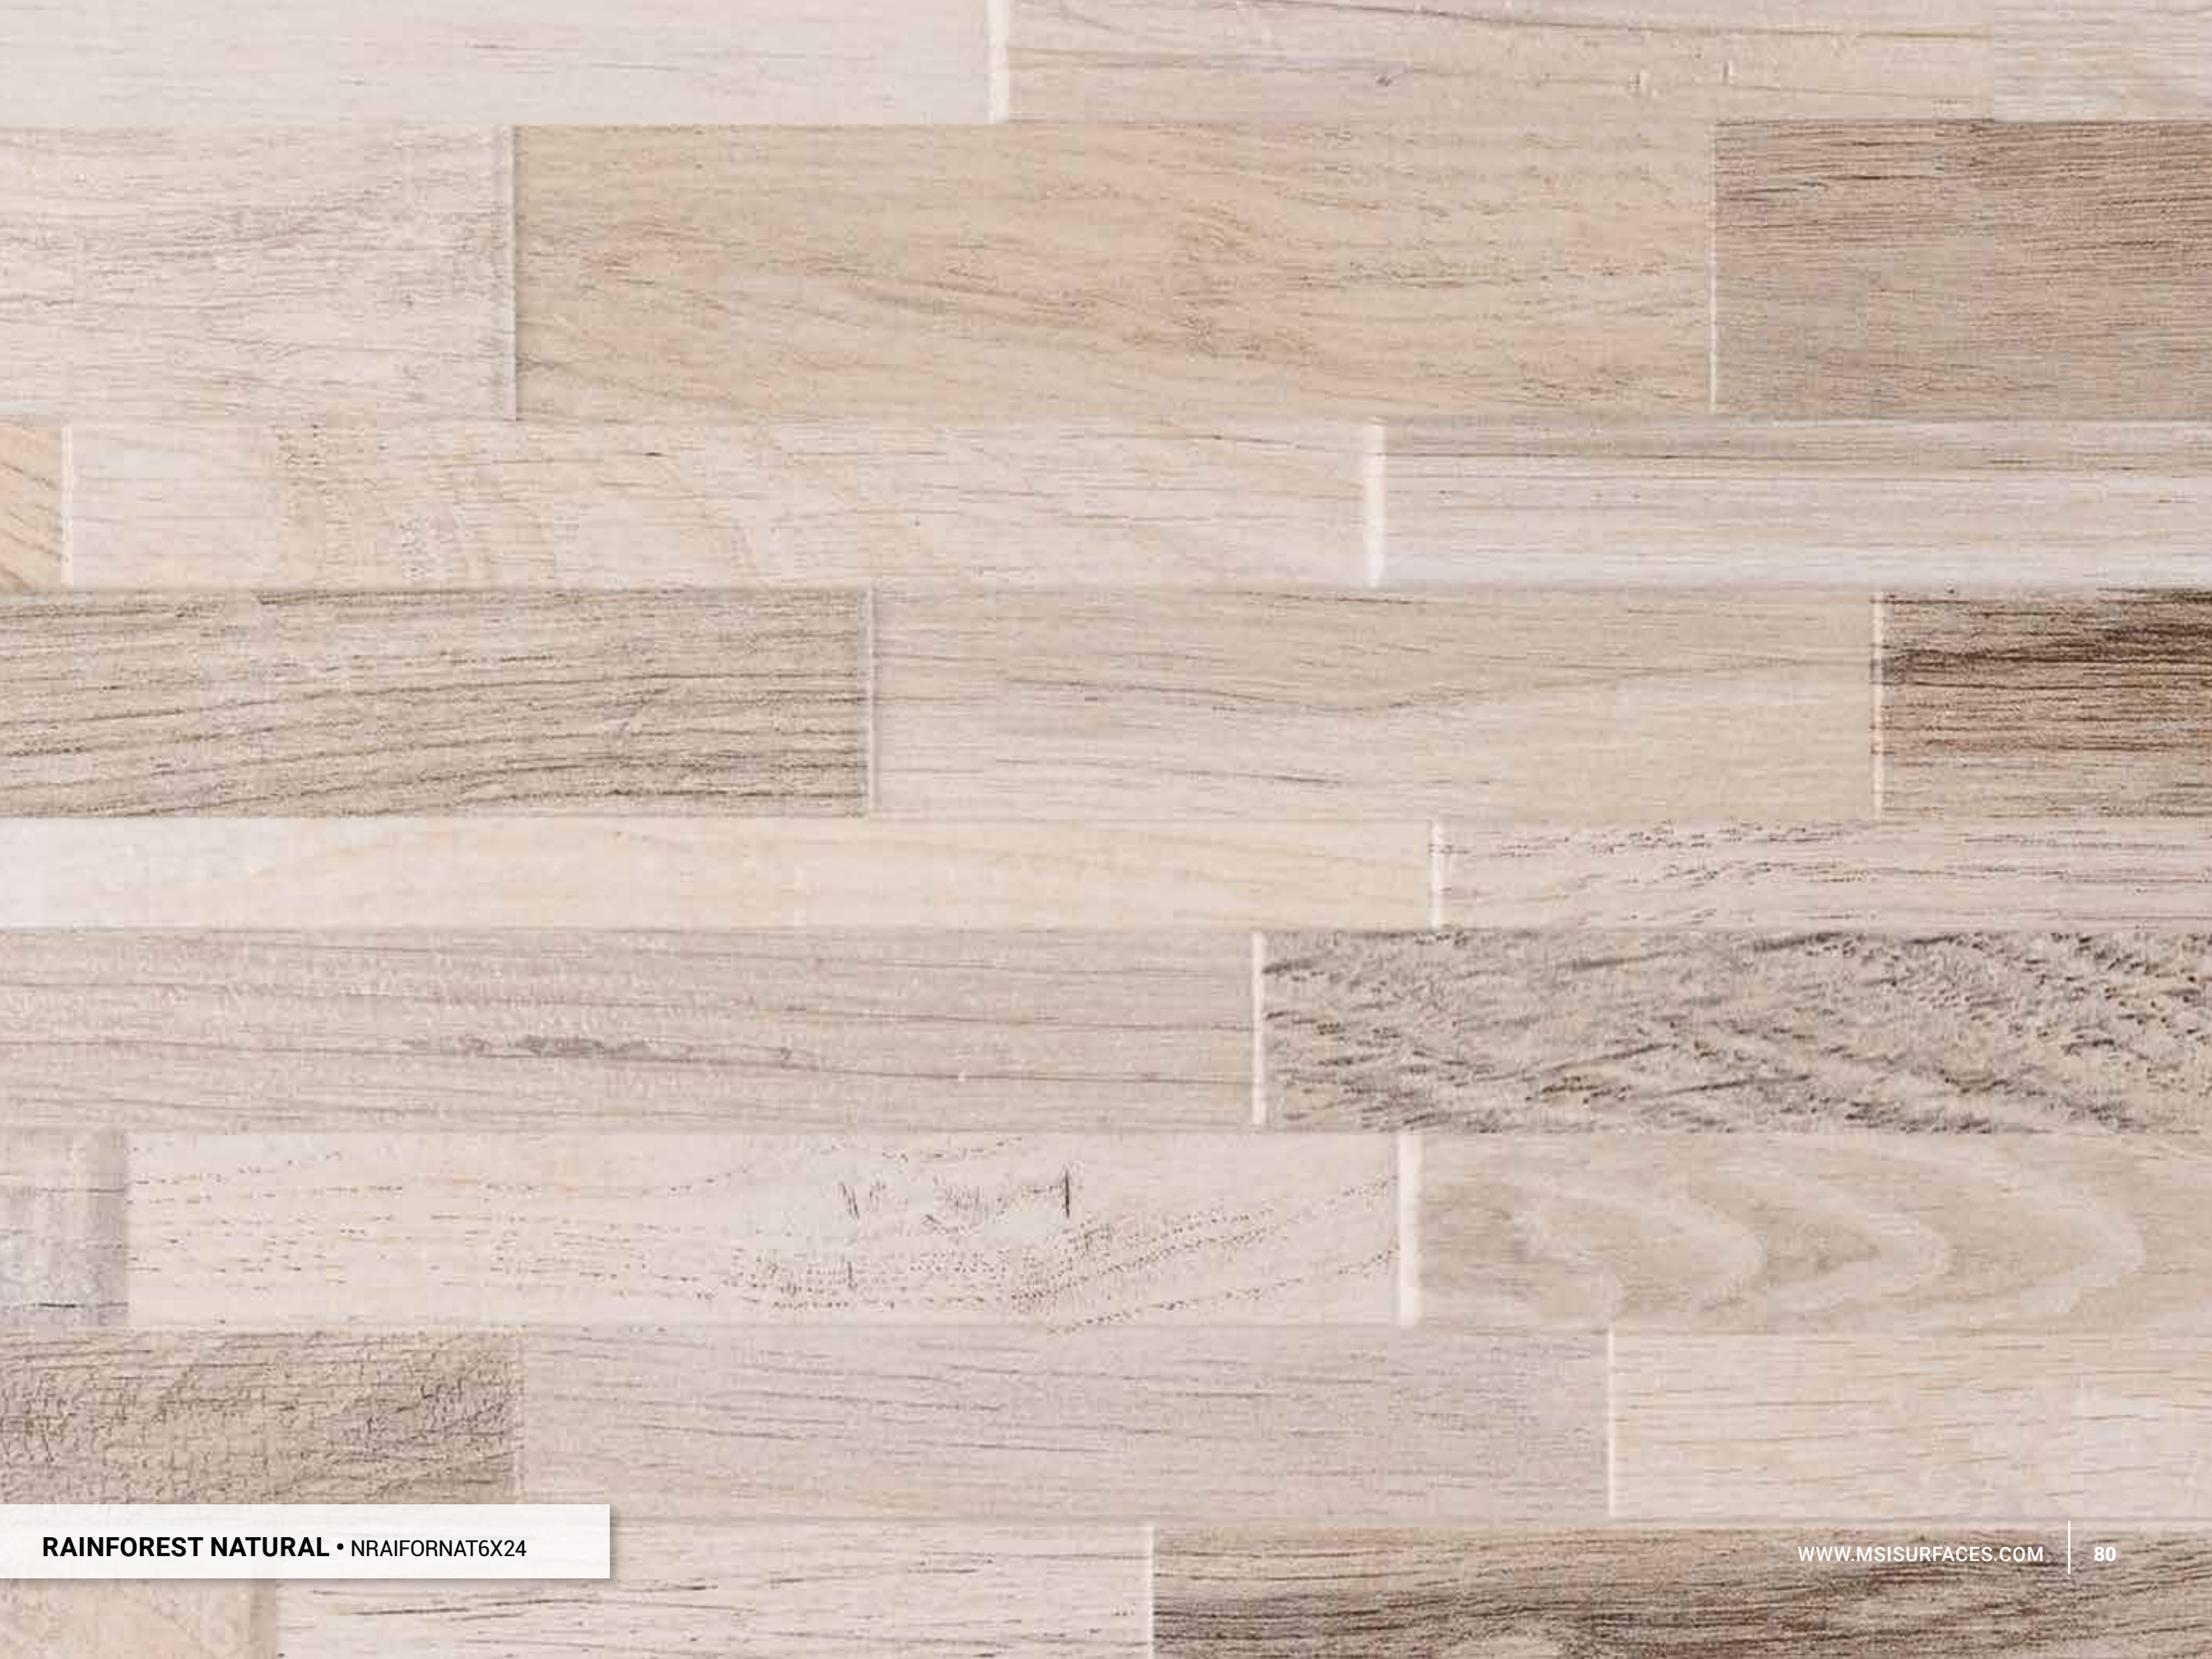

PREMIUM BLACK MINI • LPNLSPREBLK4.516-MINI • CORNER AVAILABLE: 6X12X6
Full size is available

DEKORA PORCELAIN LEDGERS

Our Dekora line gives you everything you love about ledger panels, but without any of the maintenance. Offering 5 different porcelain ledger panels, feel free to decorate that outdoor island grill or frame your fireplace in the simple beauty of Dekora line. These panels come in a familiar 6"x24" size to fit perfectly into your outdoor or indoor design.