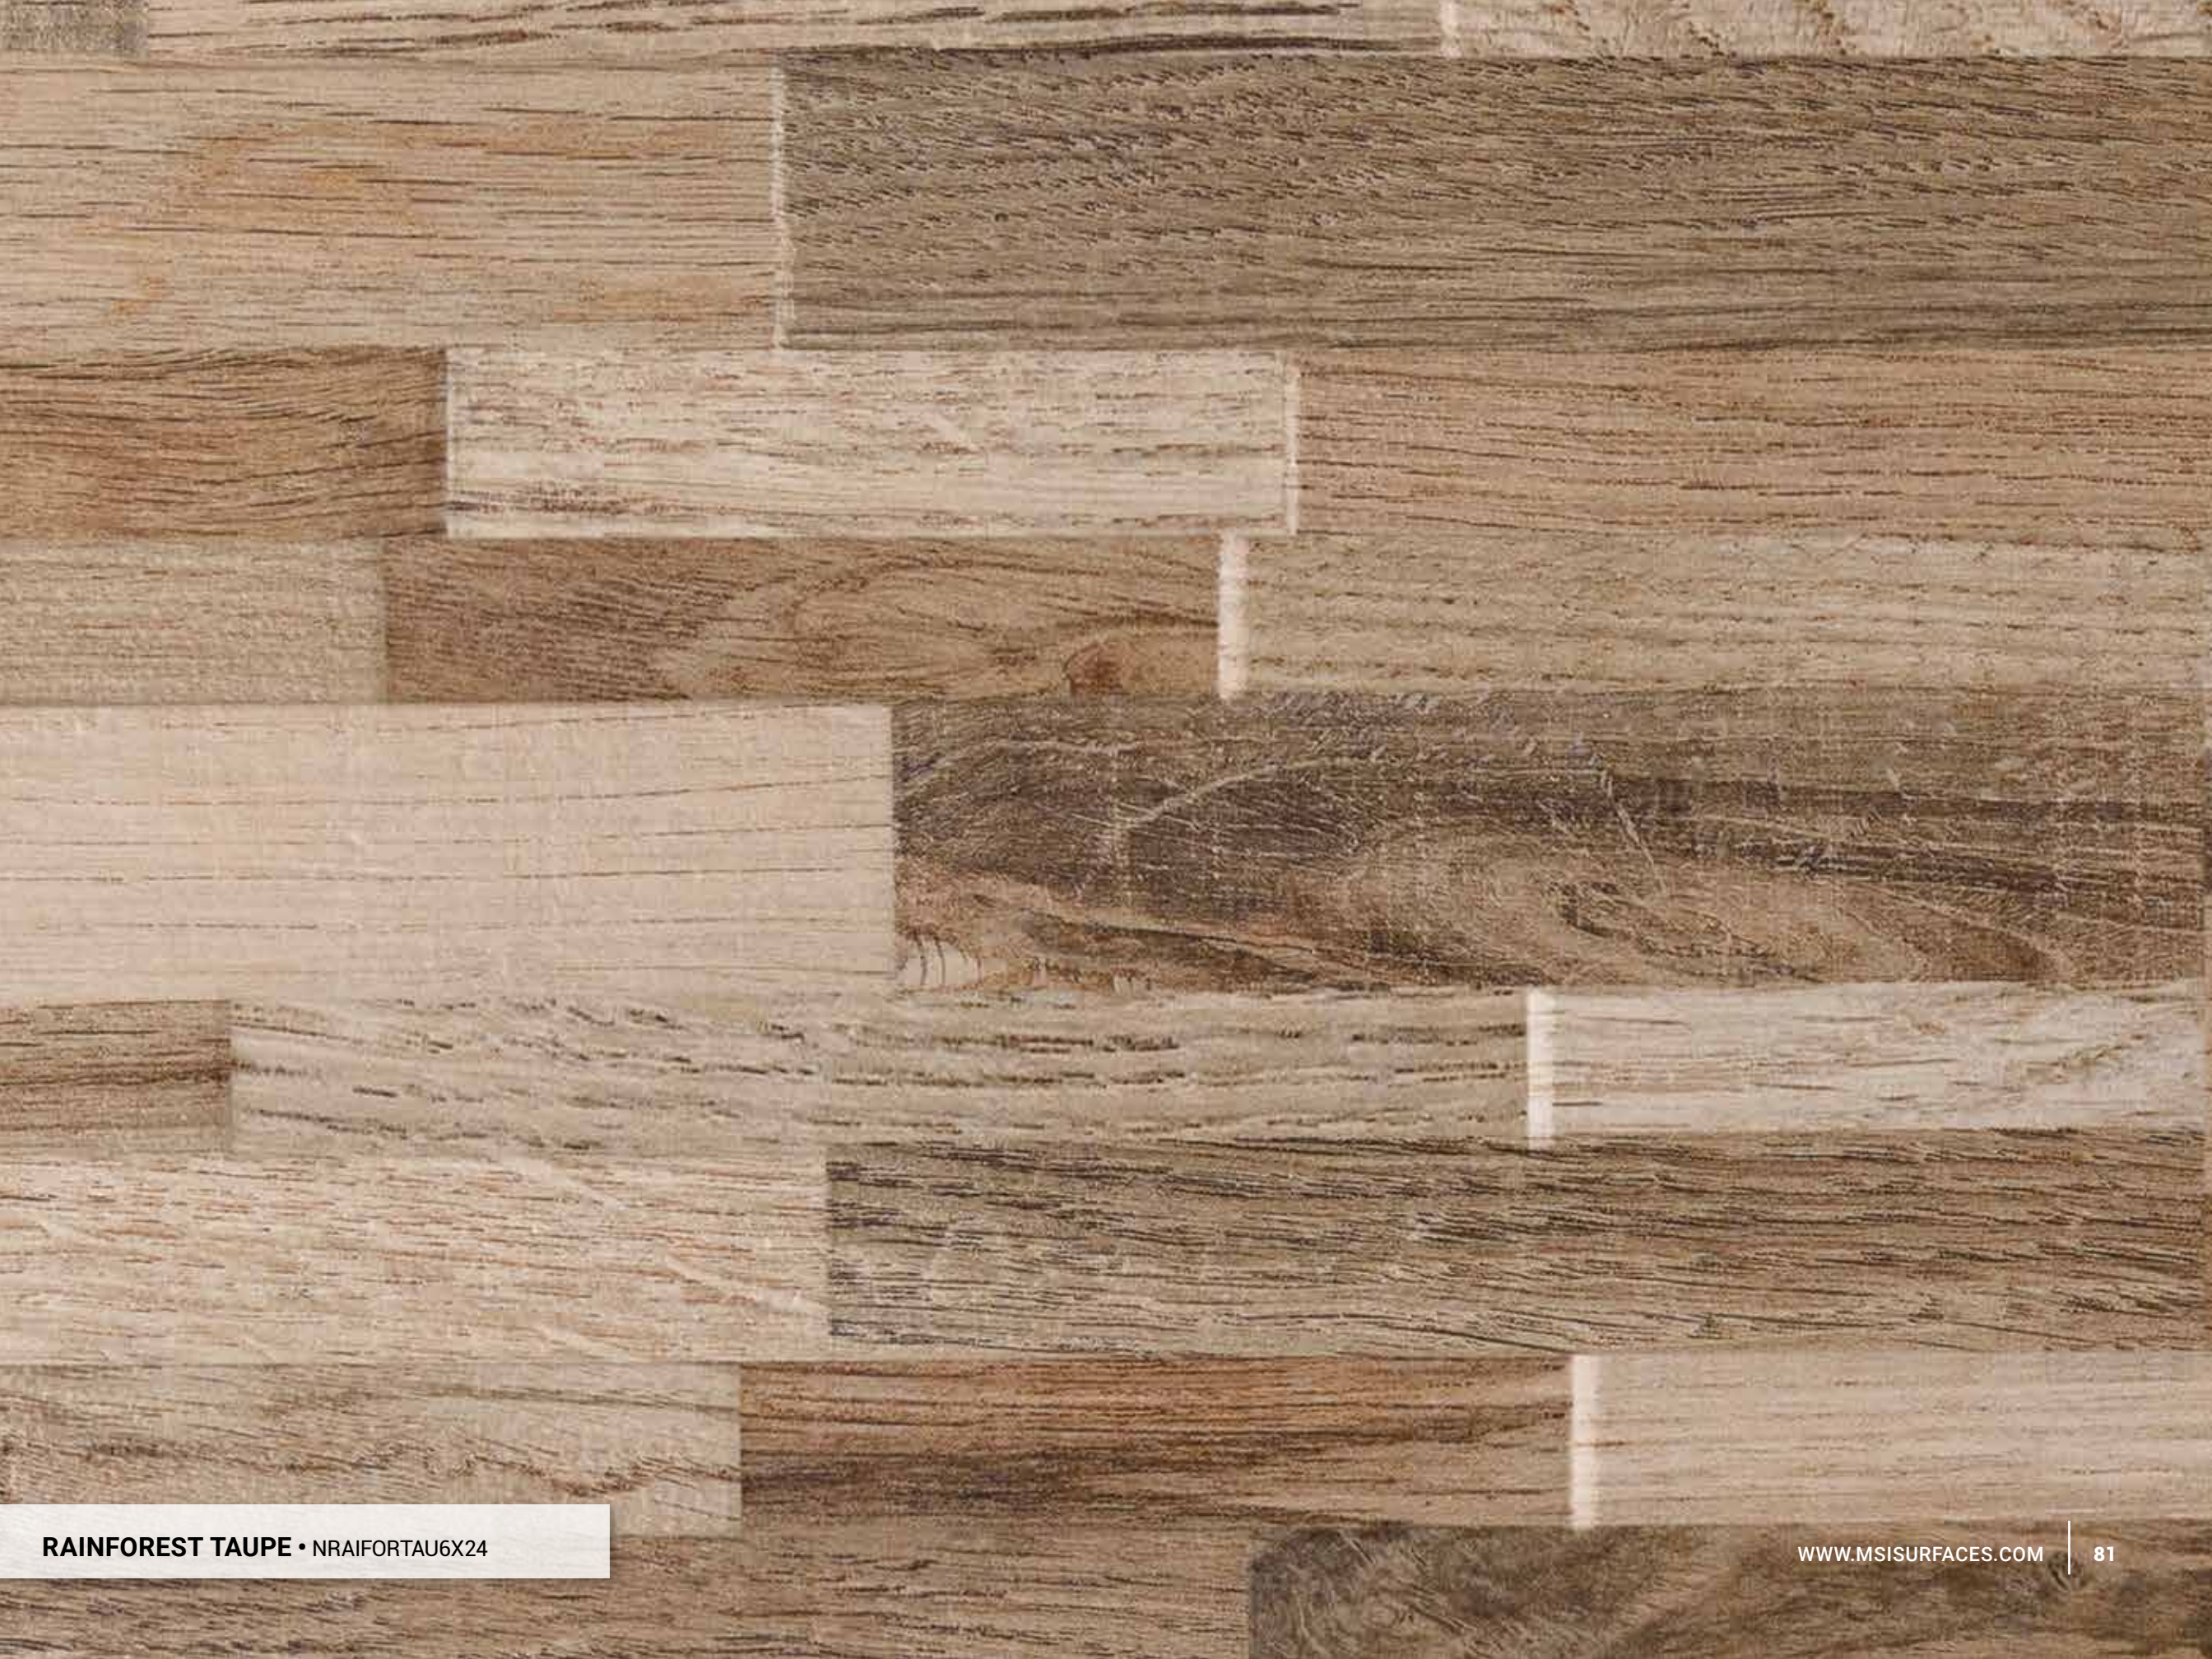

PREMIUM BLACK MINI • LPNLSPREBLK4.516-MINI • CORNER AVAILABLE: 6X12X6
Full size is available

DEKORA PORCELAIN LEDGERS

Our Dekora line gives you everything you love about ledger panels, but without any of the maintenance. Offering 5 different porcelain ledger panels, feel free to decorate that outdoor island grill or frame your fireplace in the simple beauty of Dekora line. These panels come in a familiar 6"x24" size to fit perfectly into your outdoor or indoor design.