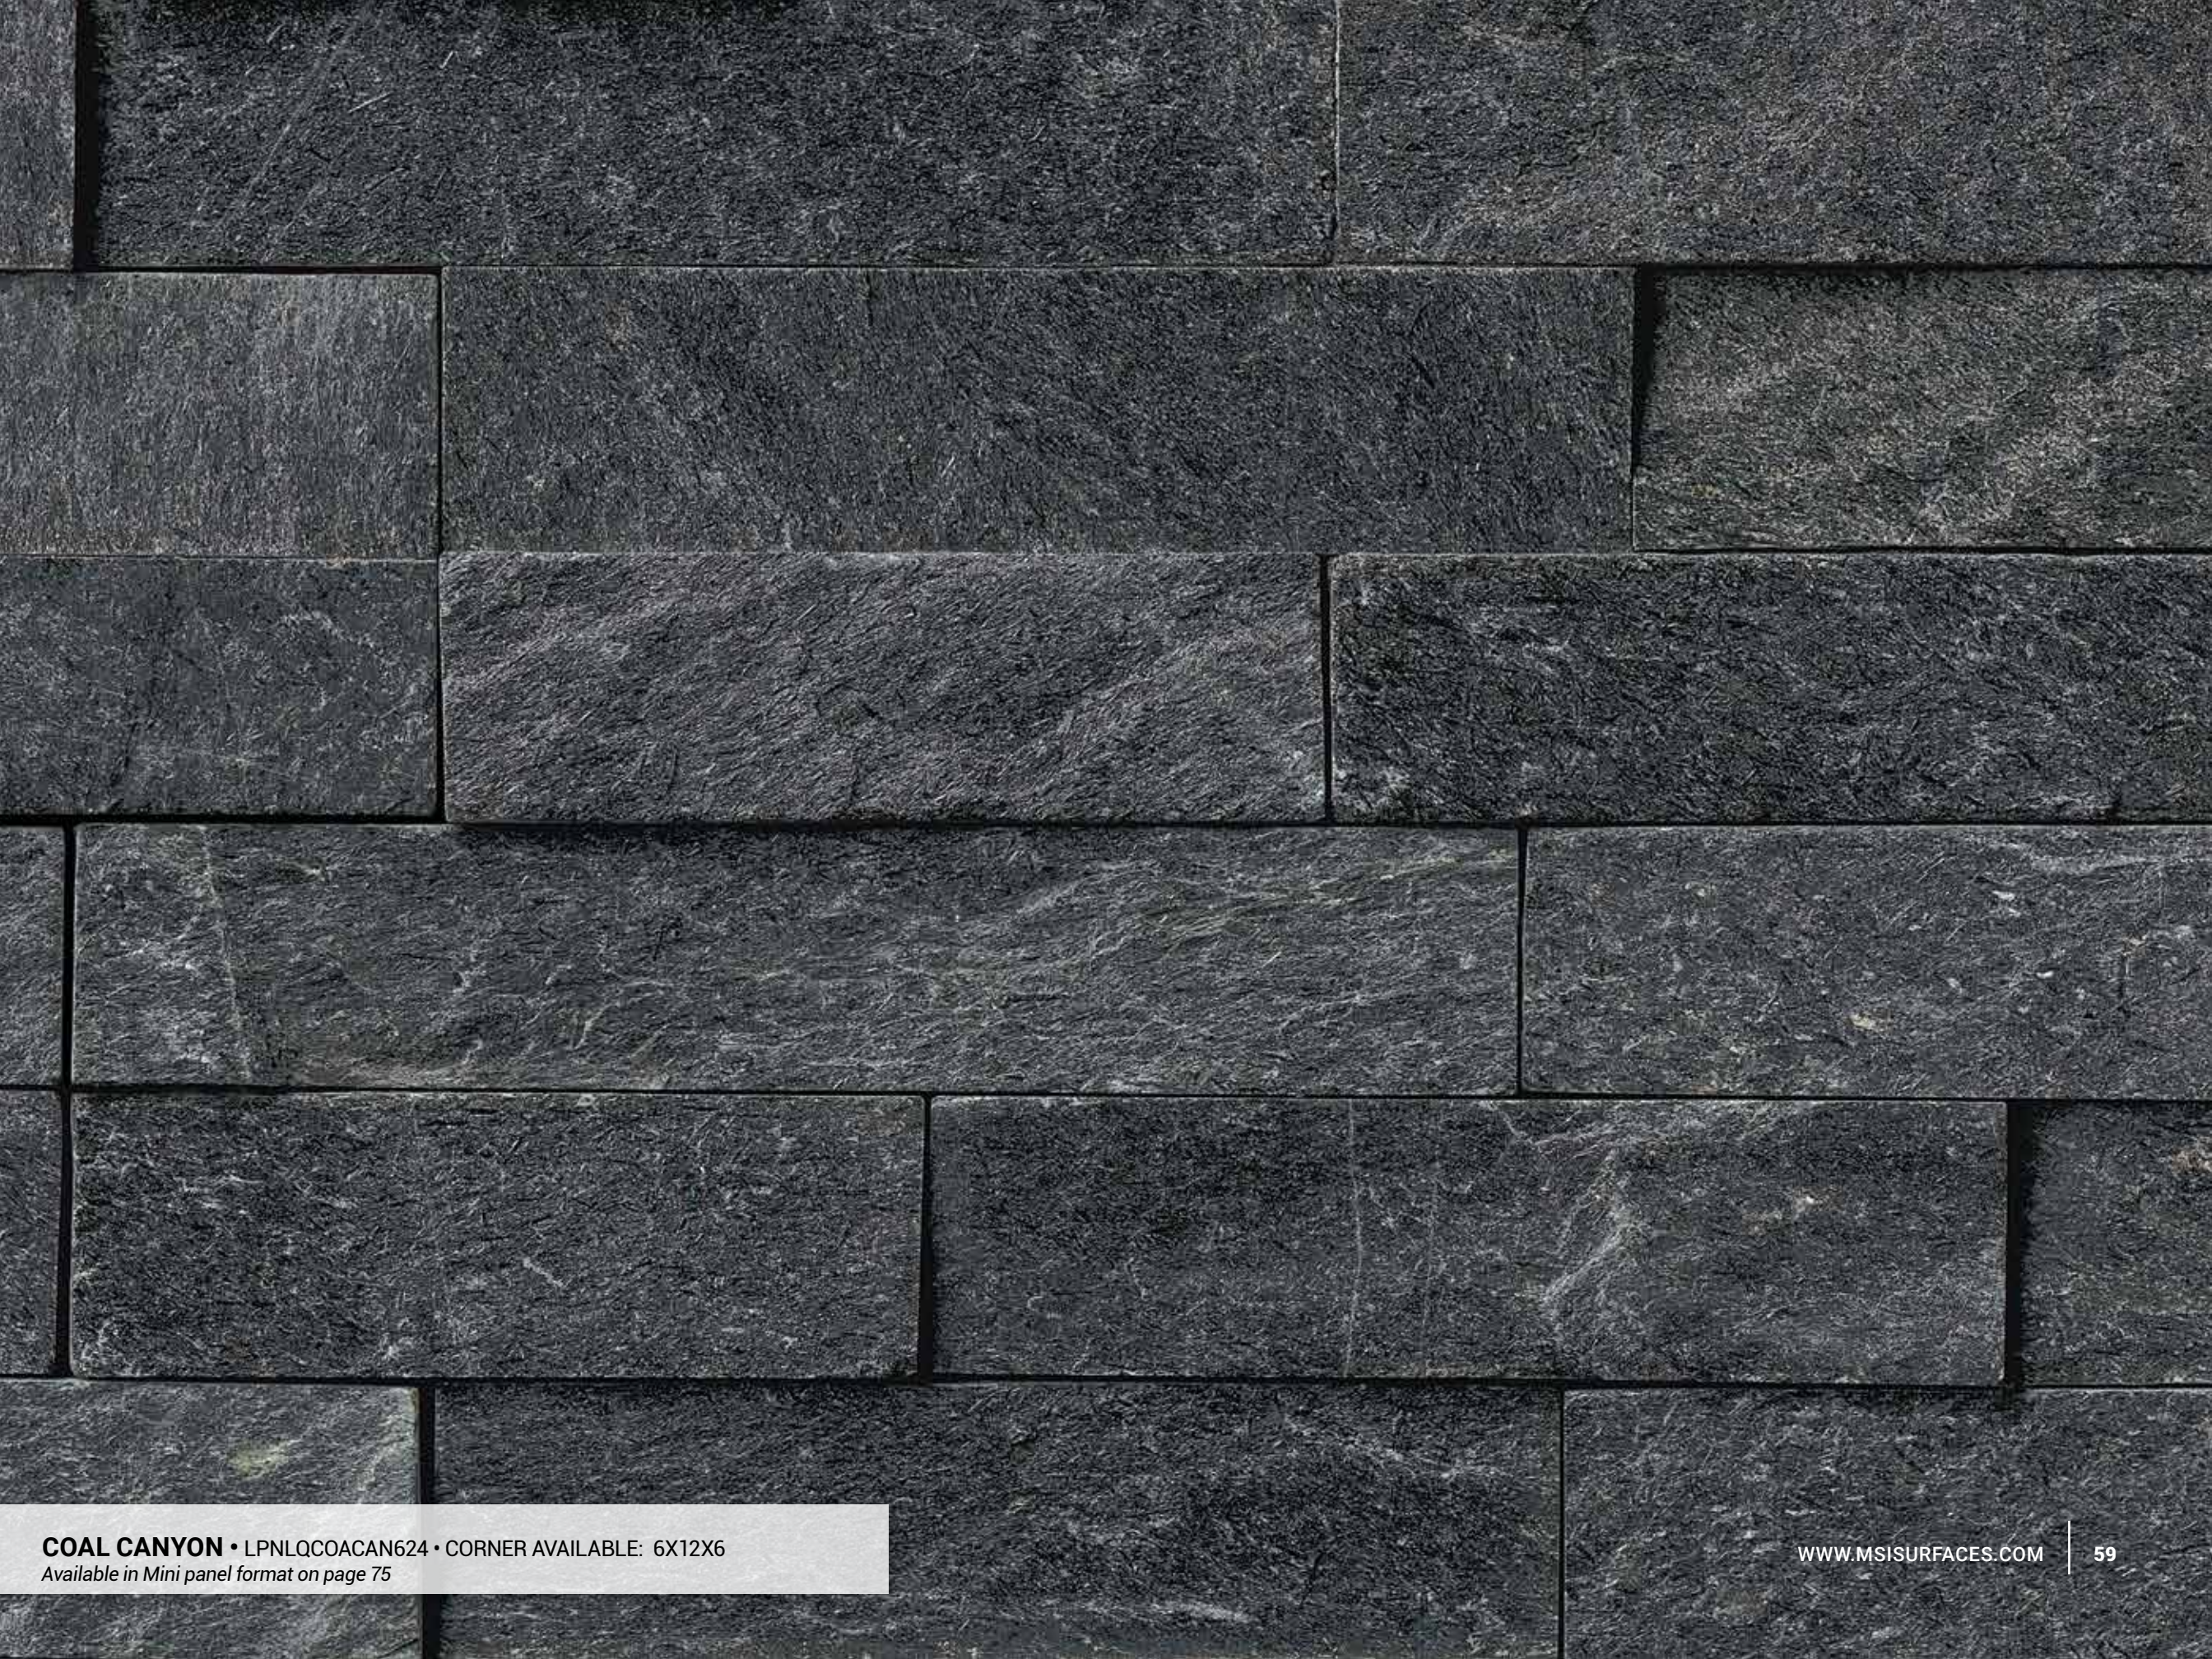

COSMIC GRAY MARBLE • LPNLMCOSGRY624 • CORNER AVAILABLE: 6X12X6

COSMIC GRAY MARBLE WAVE • LPNLMCOSGRY624-3DW • CORNER AVAILABLE: 6X12X6

COSMIC BLACK MARBLE • LPNLMCOSBLK624 • CORNER AVAILABLE: 6X12X6

COAL CANYON • LPNLQCOACAN624 • CORNER AVAILABLE: 6X12X6
Available in Mini panel format on page 75