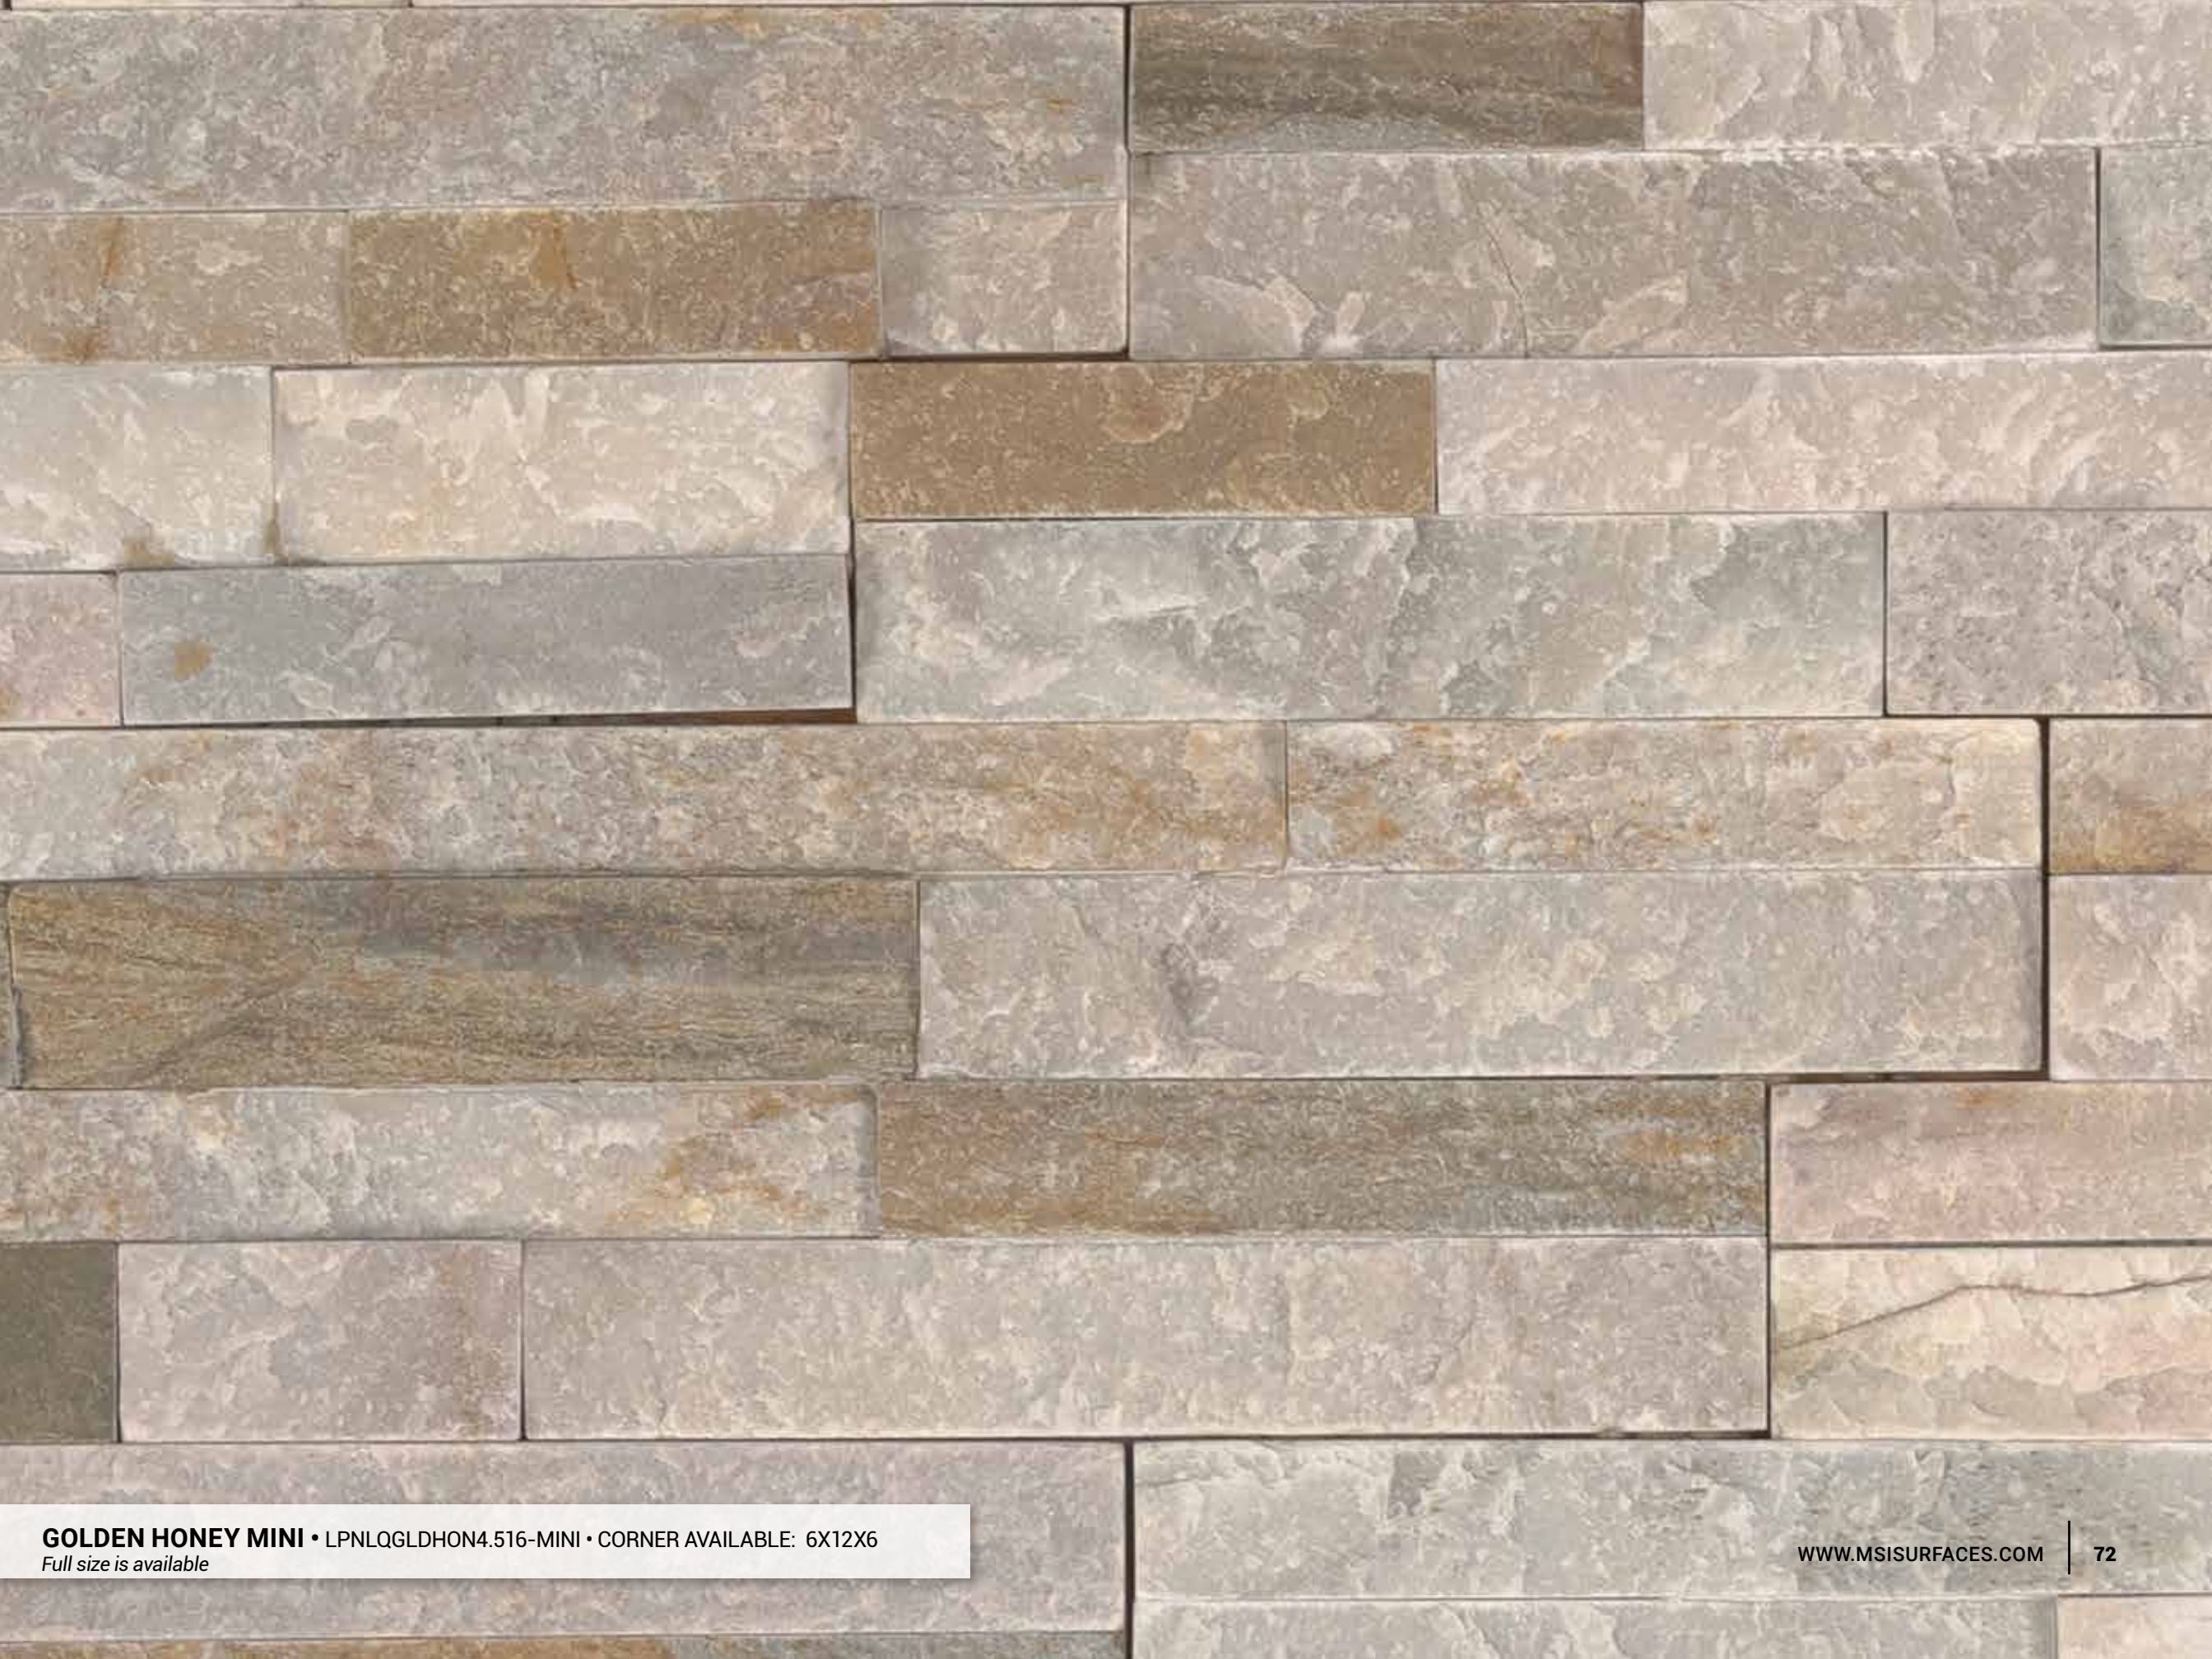

GOLDEN HONEY MINI • LPNLQGLDHON4.516-MINI • CORNER AVAILABLE: 6X12X6
Full size is available