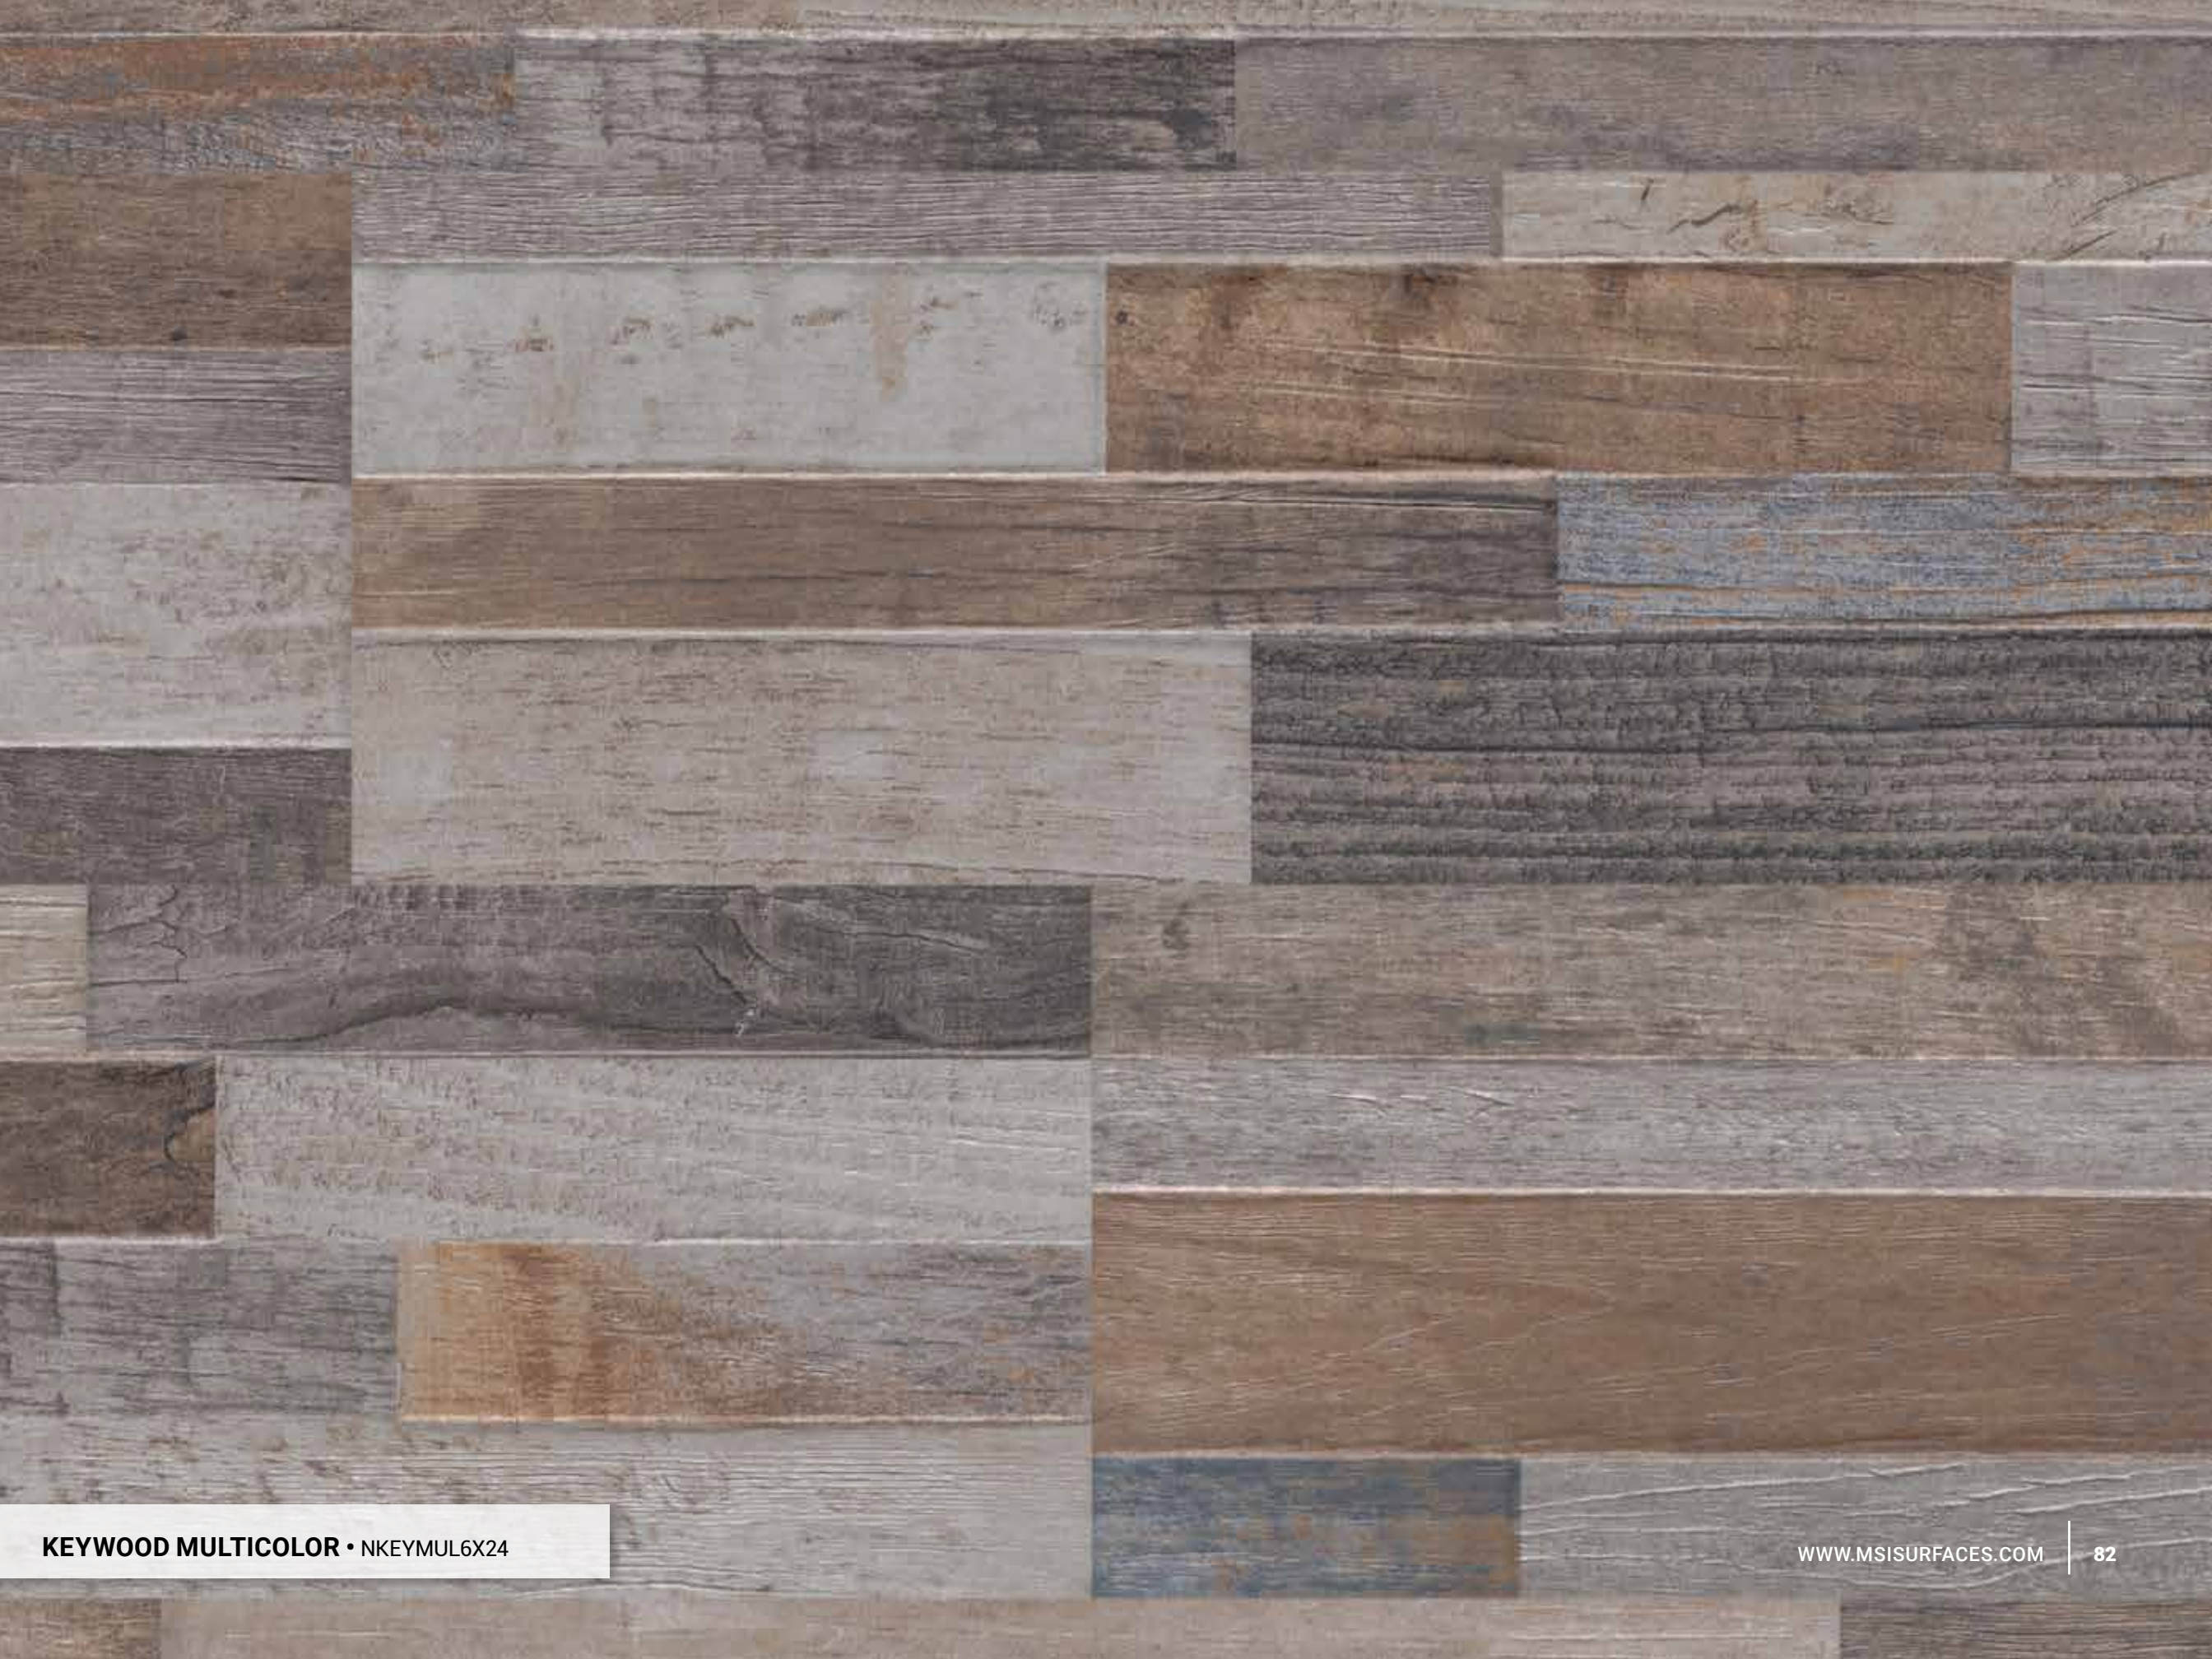

PREMIUM BLACK MINI • LPNLSPREBLK4.516-MINI • CORNER AVAILABLE: 6X12X6
Full size is available

DEKORA PORCELAIN LEDGERS

Our Dekora line gives you everything you love about ledger panels, but without any of the maintenance. Offering 5 different porcelain ledger panels, feel free to decorate that outdoor island grill or frame your fireplace in the simple beauty of Dekora line. These panels come in a familiar 6"x24" size to fit perfectly into your outdoor or indoor design.