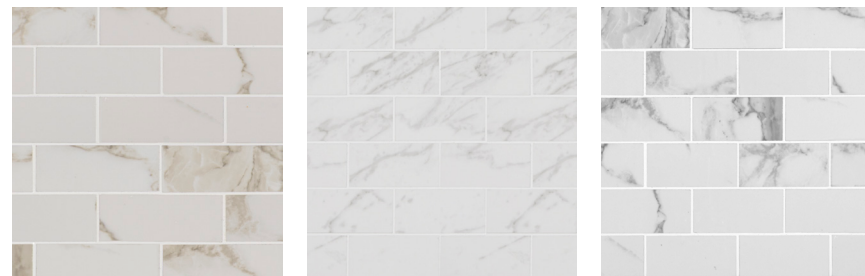

Pietra Calacatta Pietra Carrara Pietra Statuario

Sande Cream Sande Grey Sande Ivory

Veneto Gray Veneto Noce Veneto Sand Veneto White

Regallo Calacatta Marbella

Porcelain Mosaic TriFold The MSI Porcelain Mosaic Series features a wide variety of designs and color combinations to help complement a variety of applications in the kitchen, bathrooms and beyond. These smaller mosaics pair perfectly with large format tiles when installing them in shower floors, vanities, backsplashes, countertops and many other surfaces both inside and out. With this extensive line of materials, finishes, patterns and sizes, create a designer look throughout residential or commercial environments alike.