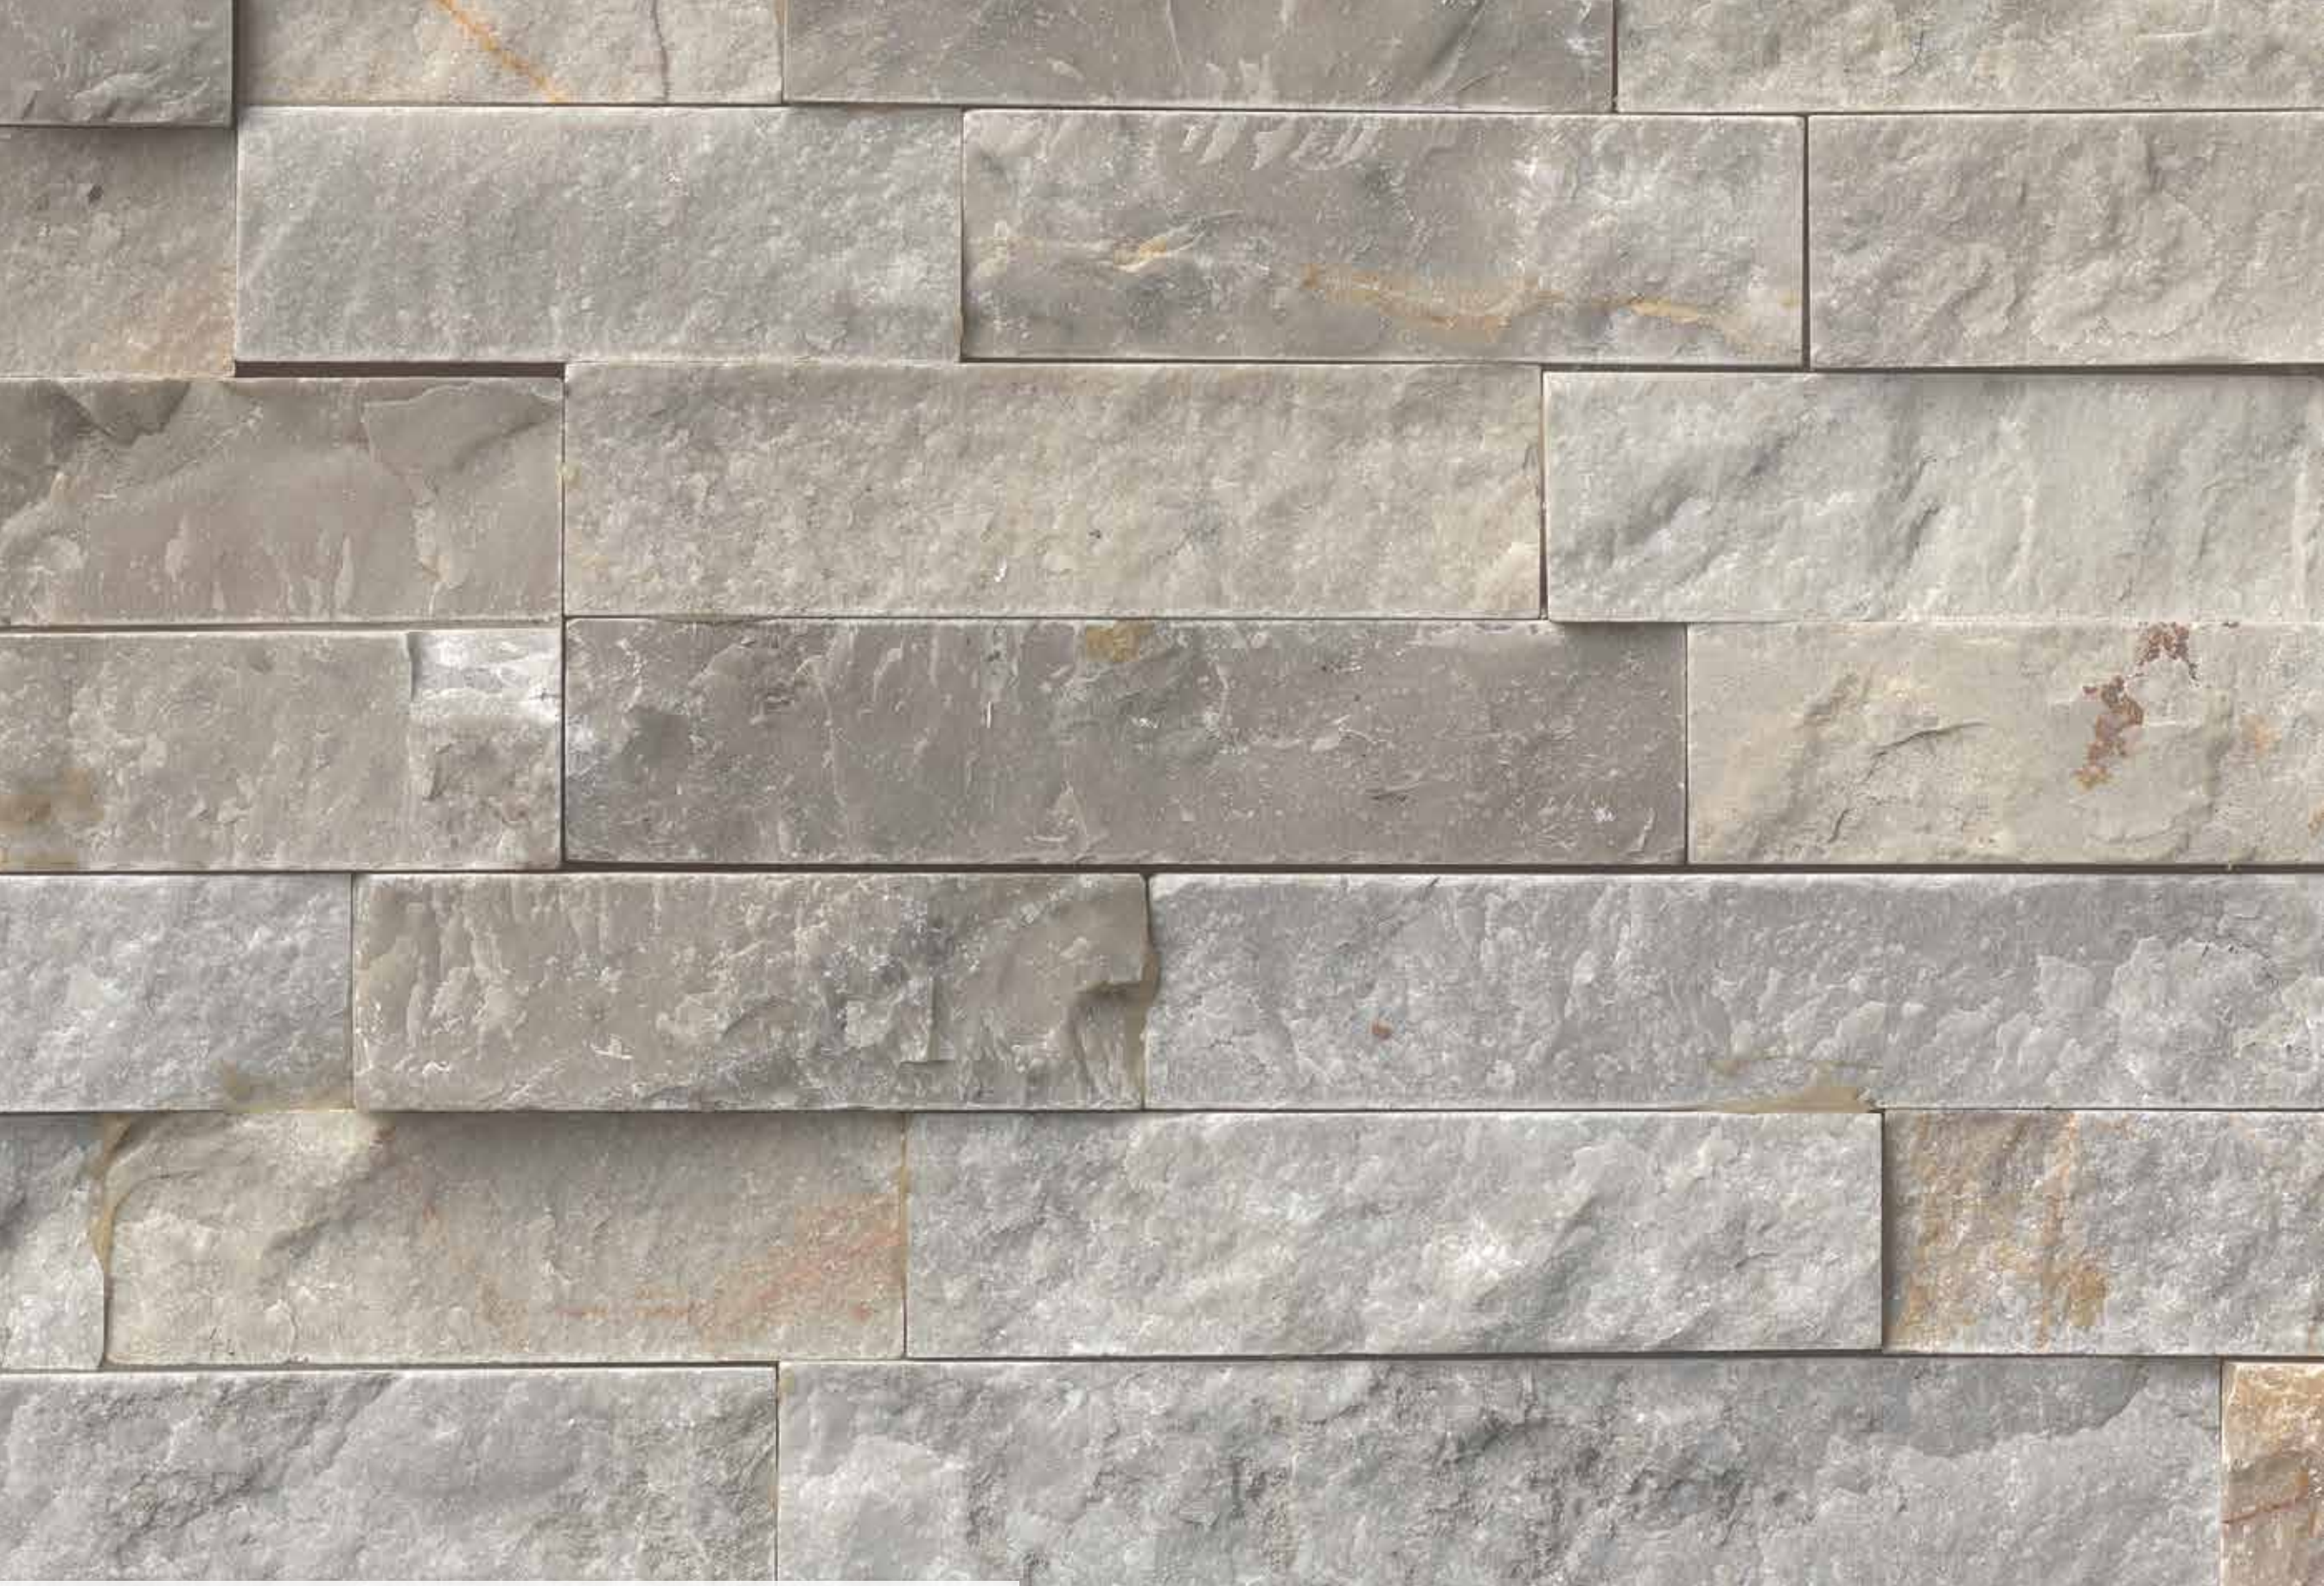

SUNSET SILVER • LPNLQSUNSIL624 • CORNER AVAILABLE: 6X12X6