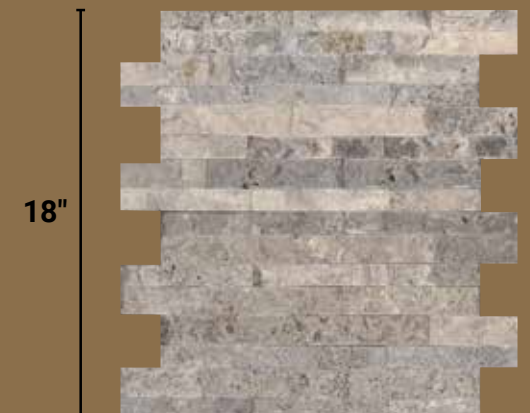

4 M-Series Panels Stacked Fit a
Standard 18" High Back Splash