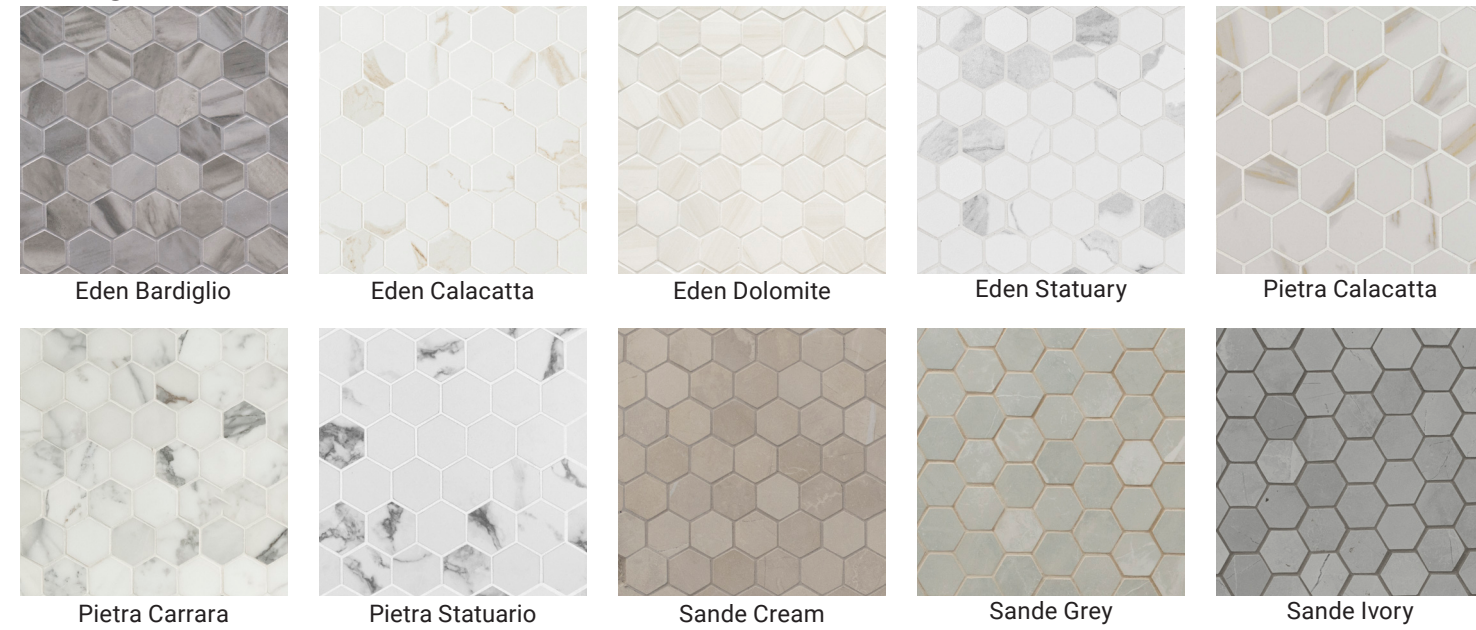

MOSAIC TriFold

Eden Dolomite

Chevron Mosaic 12x15

Eden Bardiglio Eden Calacatta Eden Dolomite Eden Statuary Havenwood Beige Havenwood Dove

Havenwood Platinum Havenwood Saddle Watercolor Bianco Watercolor Graphite Watercolor Grigio

Kaya 3X3 Square

Calacatta Lucca Calacatta Venato Carrara Bianco Onda Gray

HEX APPEAL

Express your tile style with hex! Our line of hexagon tiles offers a blast from the past with retro shapes that are reanimated to create dynamic colorways and textures. Whether you're redesigning a 1930s bungalow or an ultra-modern loft, breathe life into your next design featuring a hexagon tile backsplash, vanity wall, shower surround and more to help spruce up your space.

Hexagon Mosaic 2X2

Hexagon Mosaic 3X3

Mosaic 2X2 Square