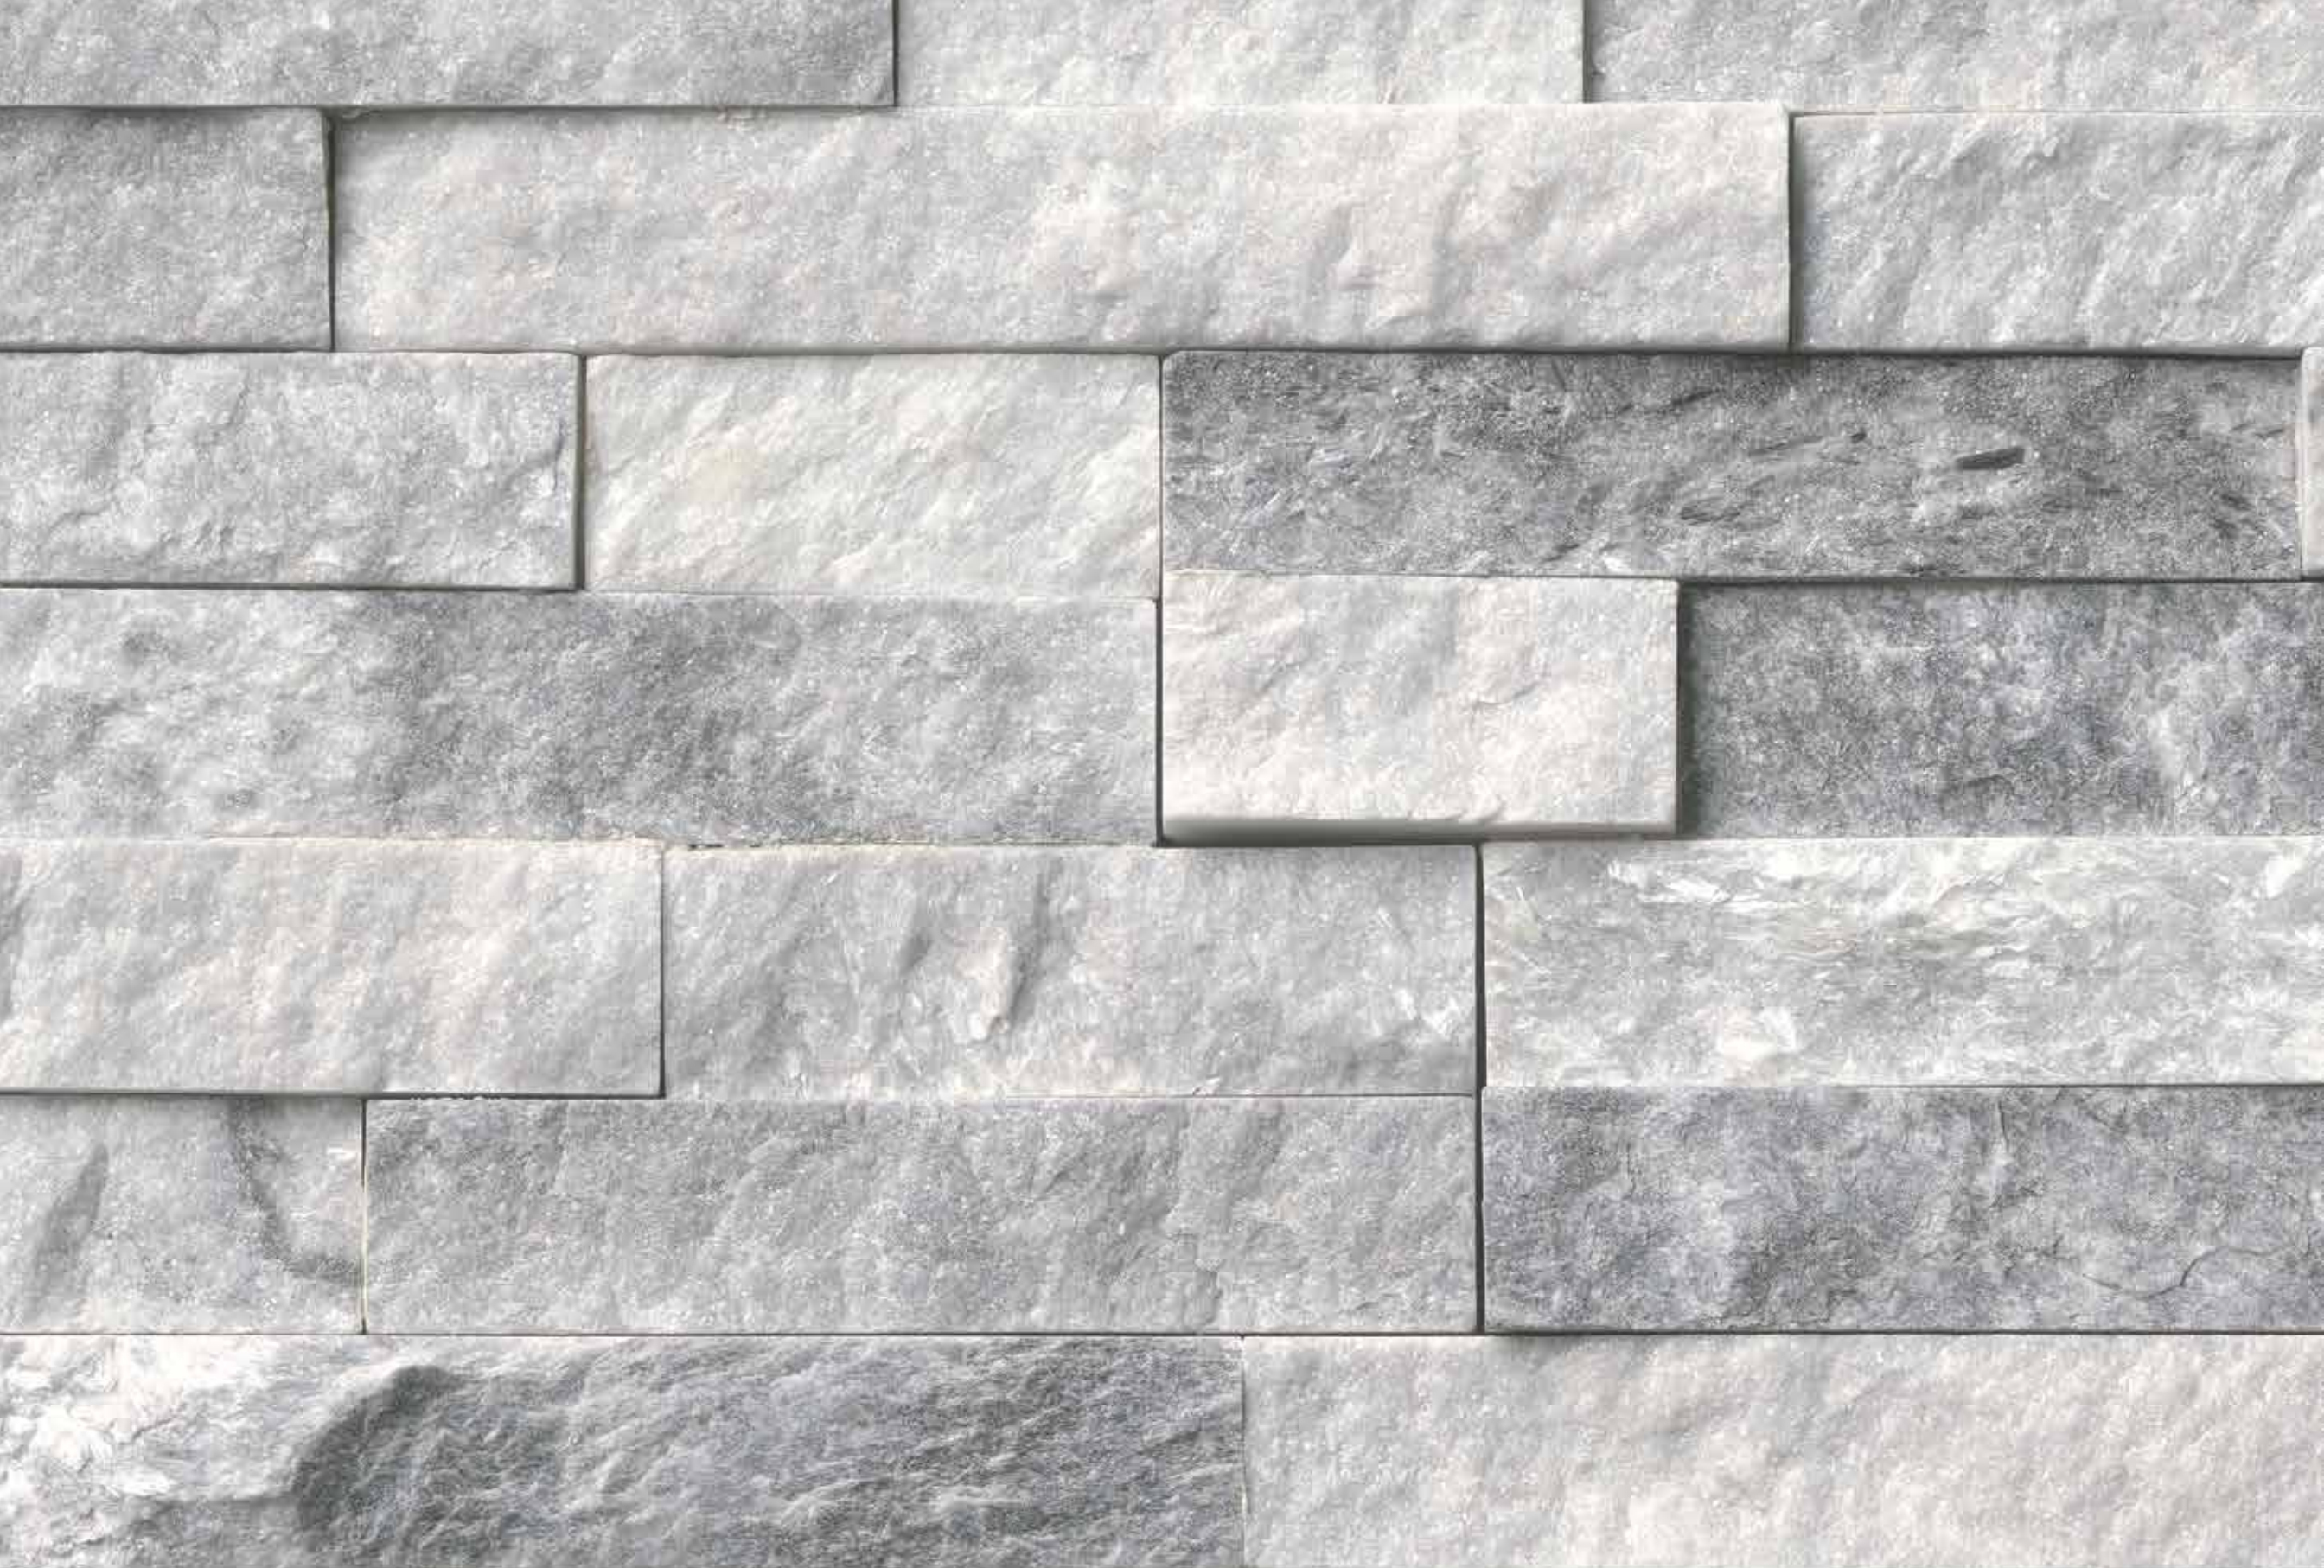

ALASKA GRAY • LPNLMALAGRY624 • CORNER AVAILABLE: 6X12X6
Available in Mini panel format on page 65