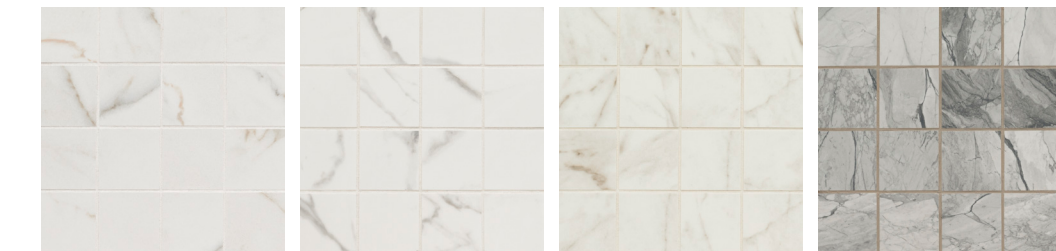

MOSAIC TriFold

Eden Dolomite

Chevron Mosaic 12x15

Eden Bardiglio Eden Calacatta Eden Dolomite Eden Statuary Havenwood Beige Havenwood Dove

Havenwood Platinum Havenwood Saddle Watercolor Bianco Watercolor Graphite Watercolor Grigio

Kaya 3X3 Square

Calacatta Lucca Calacatta Venato Carrara Bianco Onda Gray

HEX APPEAL

Express your tile style with hex! Our line of hexagon tiles offers a blast from the past with retro shapes that are reanimated to create dynamic colorways and textures. Whether you're redesigning a 1930s bungalow or an ultra-modern loft, breathe life into your next design featuring a hexagon tile backsplash, vanity wall, shower surround and more to help spruce up your space.