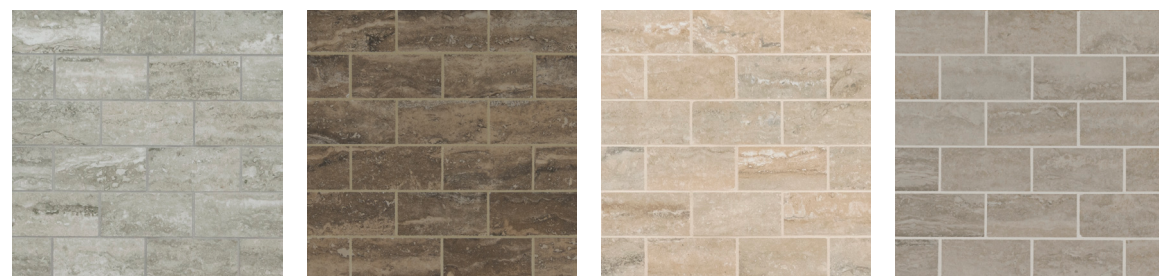

Pietra Calacatta Pietra Carrara Pietra Statuario

Sande Cream Sande Grey Sande Ivory

Veneto Gray Veneto Noce Veneto Sand Veneto White

Regallo Calacatta Marbella

Porcelain Mosaic TriFold The MSI Porcelain Mosaic Series features a wide variety of designs and color combinations to help complement a variety of applications in the kitchen, bathrooms and beyond. These smaller mosaics pair perfectly with large format tiles when installing them in shower floors, vanities, backsplashes, countertops and many other surfaces both inside and out. With this extensive line of materials, finishes, patterns and sizes, create a designer look throughout residential or commercial environments alike.